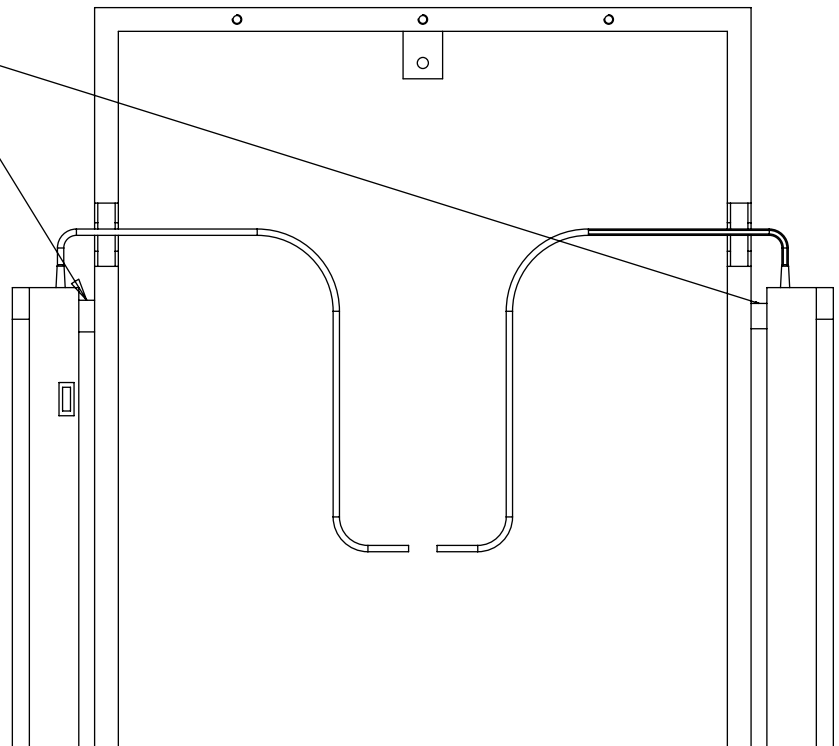

## SCHEMA FISSAGGIO LED ASSEMBLY INSTRUCTIONS, LED LIGHT

BIADESIVO

DOUBLE-SIDED  
TAPE

Server ST/033

Lyon MI/050

Lunar MI/370-07