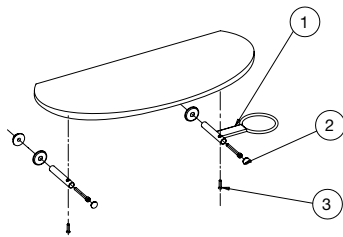

BLACK GLASS -02

FII
MI/030
LYON
MI/050
LYON ISLAND
MI/052
PLATINUM
MI/150
PRECIOUS
MI/320
LUNAR

MI/370
LUNAR ISLAND
MI/372
COSMOS
MI/420
COSMOS ISLAND
MI/422
SPACE
MI/440
TREASURE
MI/450