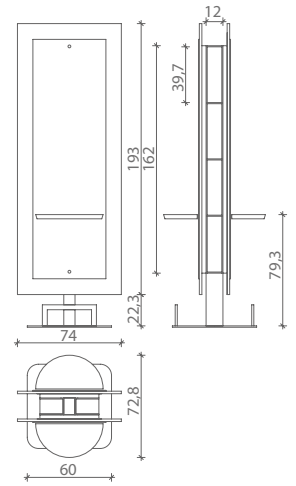

Island Lyon - Cosmos

Salon Ambience
100% MADE IN ITALY