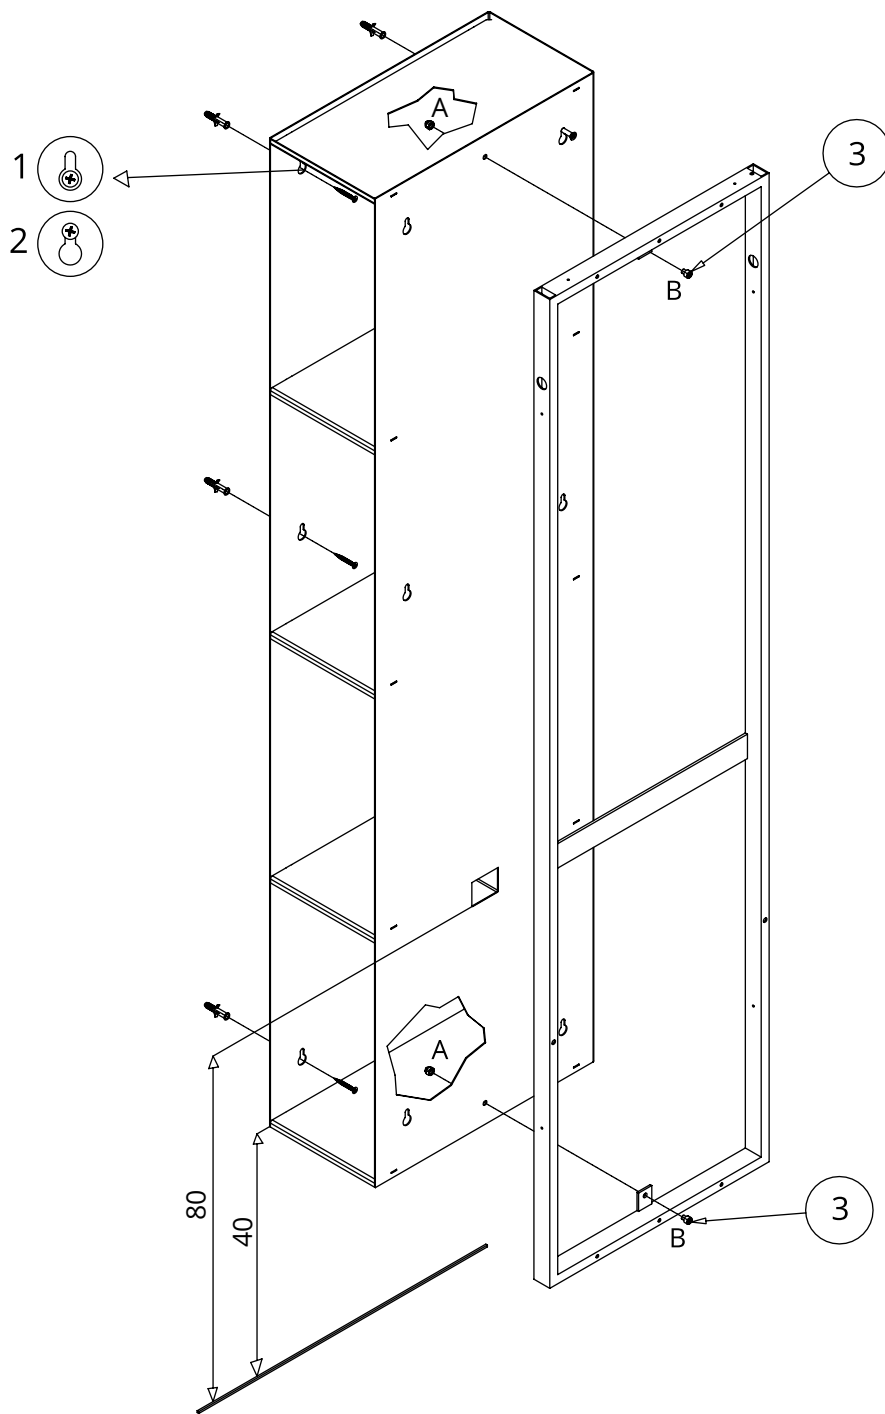

## SCHEMA FISSAGGIO LED ASSEMBLY INSTRUCTIONS, LED LIGHT

BIADESIVO

DOUBLE-SIDED  
TAPE

Server ST/033

Lyon MI/050

Lunar MI/370-07