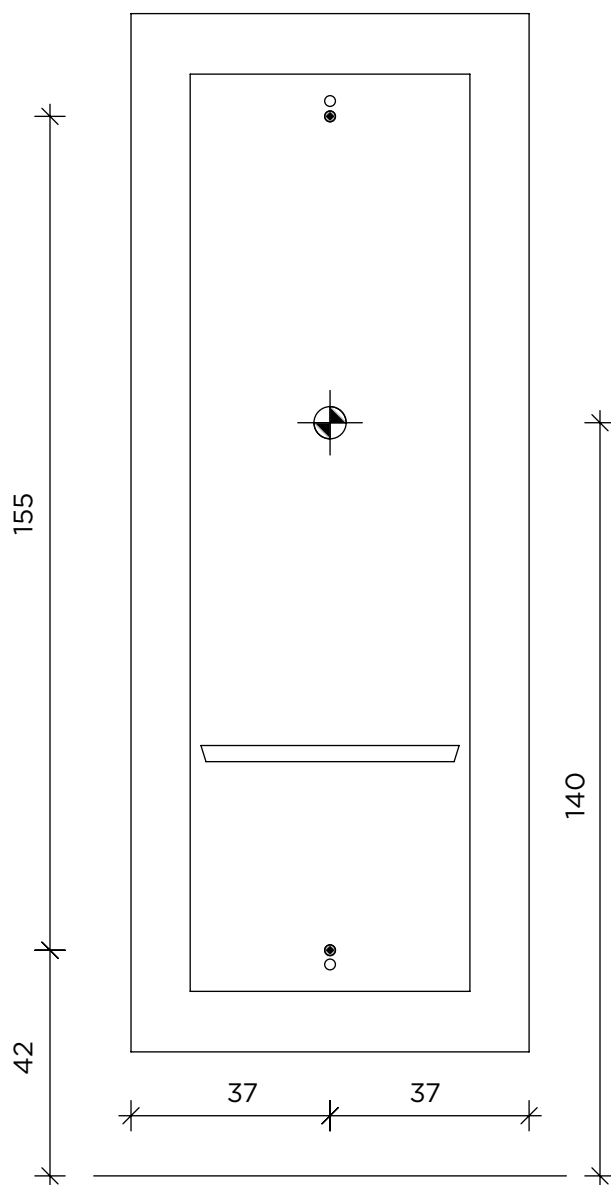

● Fissaggio a parete / Wall fixing  
220-240VAC 50/60Hz 36W

MI/050-01

## SCHEMA FISSAGGIO LED ASSEMBLY INSTRUCTIONS, LED LIGHT

BIADESIVO

DOUBLE-SIDED  
TAPE

Server ST/033

Lyon MI/050

Lunar MI/370-07