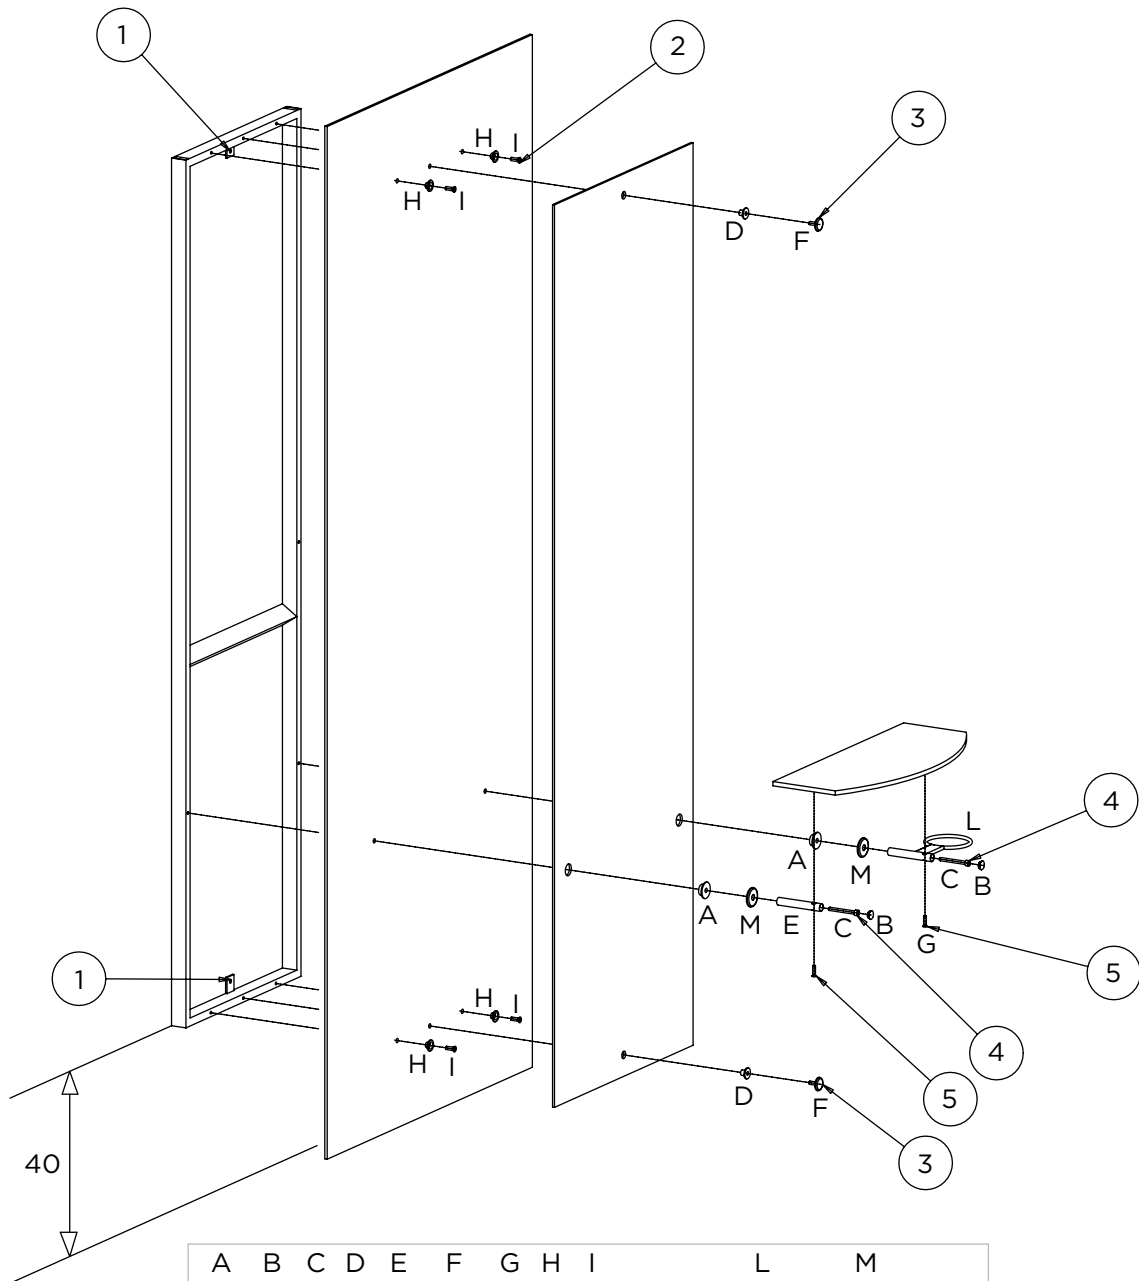

● Fissaggio a parete / Wall fixing  
220-240VAC 50/60Hz 36W

MI/050-01

## SCHEMA FISSAGGIO LED ASSEMBLY INSTRUCTIONS, LED LIGHT

BIADESIVO

DOUBLE-SIDED  
TAPE

Server ST/033

Lyon MI/050

Lunar MI/370-07