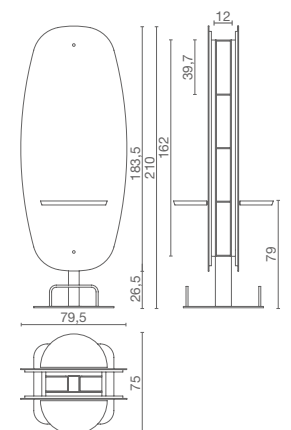

## SCHEMA FISSAGGIO LED ASSEMBLY INSTRUCTIONS, LED LIGHT

BIADESIVO

DOUBLE-SIDED  
TAPE

Server ST/033

Lyon MI/050

Lunar MI/370-07