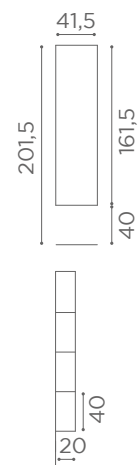

## SCHEMA FISSAGGIO LED ASSEMBLY INSTRUCTIONS, LED LIGHT

BIADESIVO

DOUBLE-SIDED  
TAPE

Server ST/033

Lyon MI/050

Lunar MI/370-07