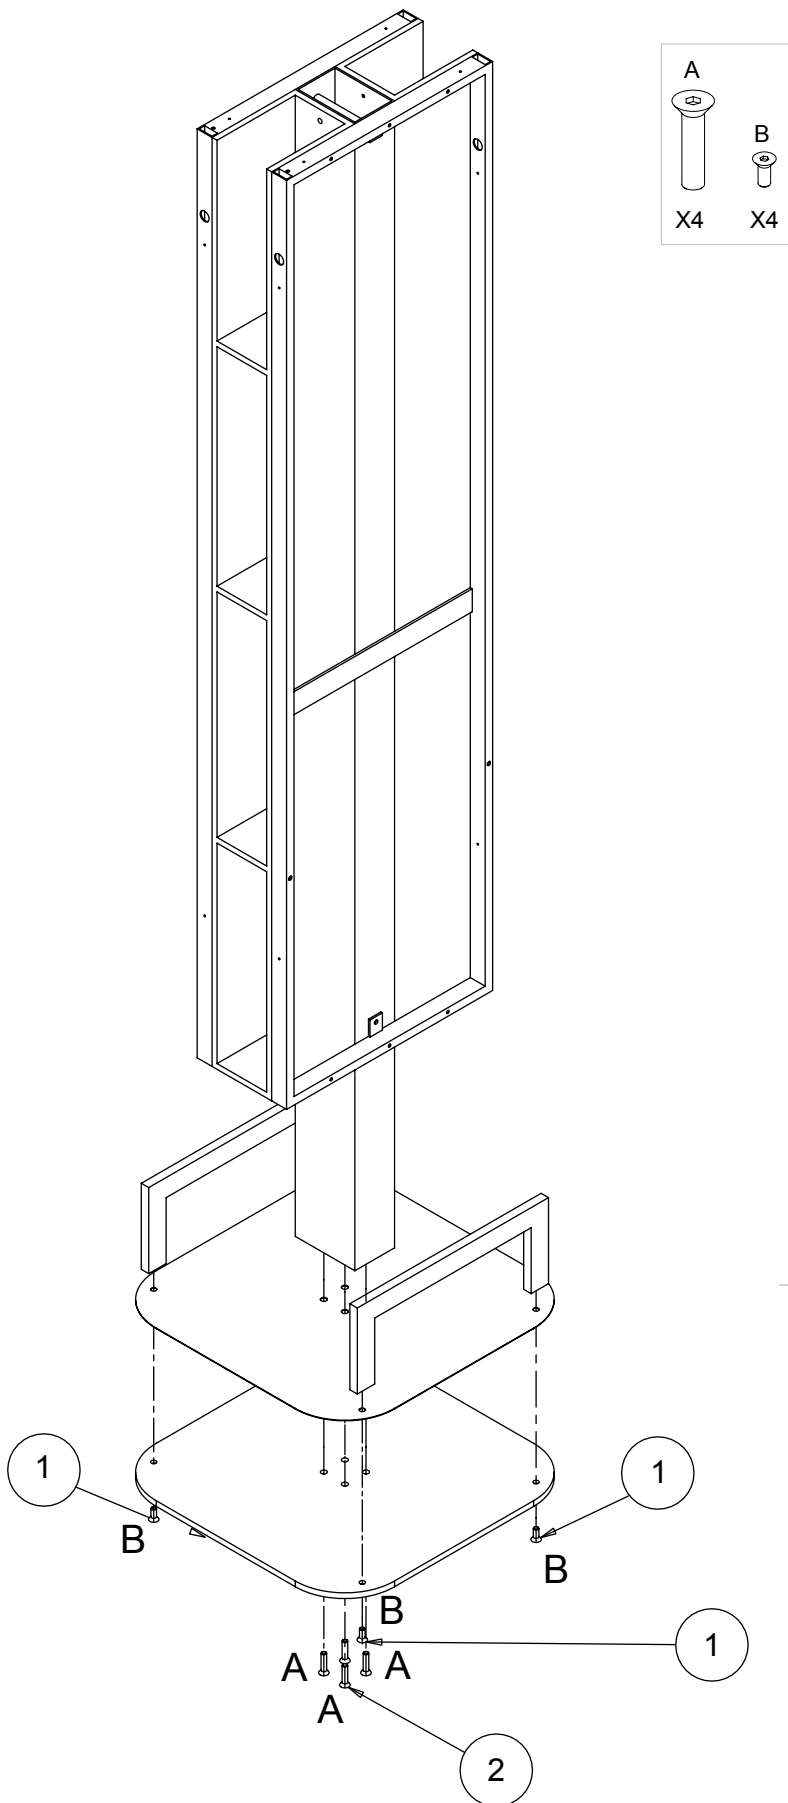

Island Lyon - Cosmos

Salon Ambience
100% MADE IN ITALY