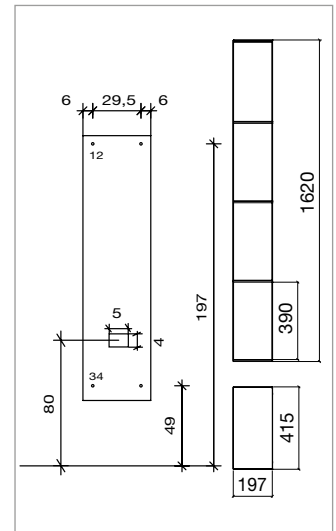

## SCHEMA FISSAGGIO LED ASSEMBLY INSTRUCTIONS, LED LIGHT

BIADESIVO

DOUBLE-SIDED  
TAPE

Server ST/033

Lyon MI/050

Lunar MI/370-07