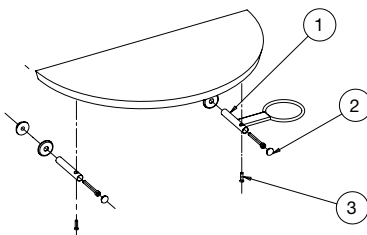

ROUND ALUMINIUM -05

FII
MI/030
LYON
MI/050
LYON ISLAND
MI/052
PLATINUM
MI/150
PRECIOUS
MI/320
LUNAR

MI/370
LUNAR ISLAND
MI/372
COSMOS
MI/420
COSMOS ISLAND
MI/422
SPACE
MI/440
TREASURE
MI/450