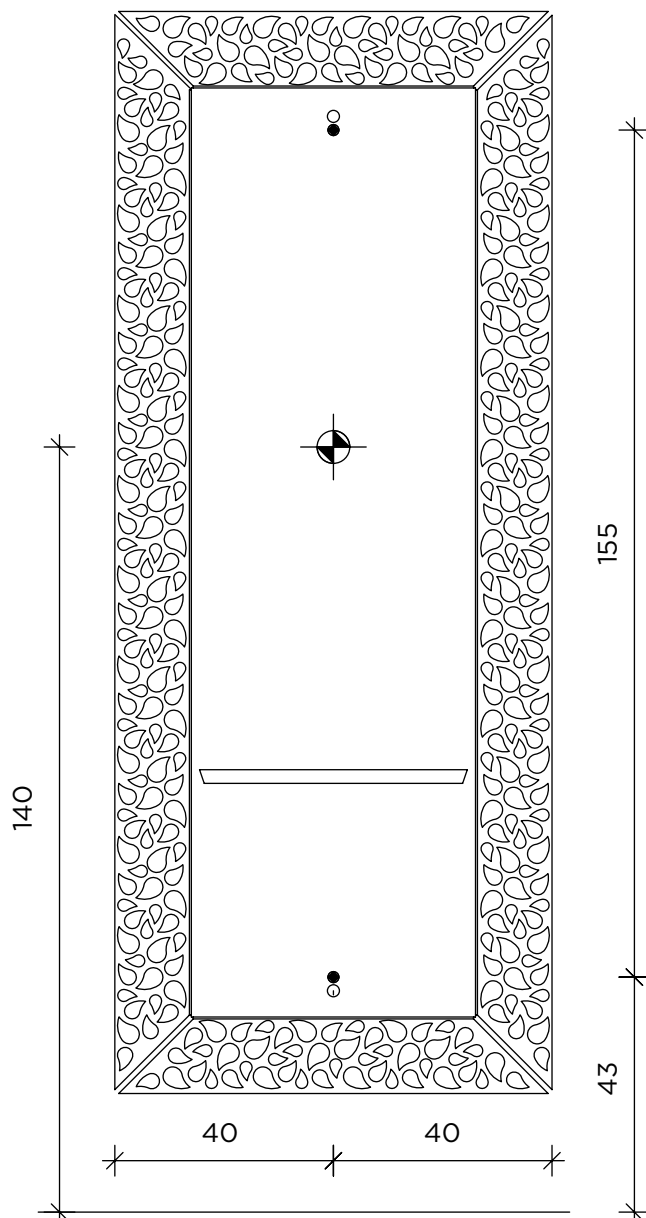

Istruzioni Treasure

Salon Ambience
100% MADE IN ITALY

- Fissaggio a parete / Wall fixing
- 
- 220-240VAC 50/60Hz 30W

MI/450-06

Treasure

Salon Ambience
100% MADE IN ITALY

MI/450-06

COMBINATIONS