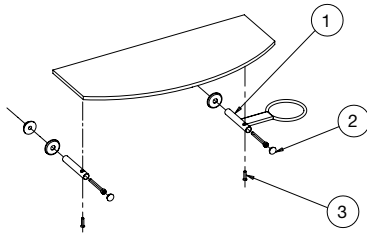

Istruzioni Treasure

Salon Ambience
100% MADE IN ITALY

- Fissaggio a parete / Wall fixing
- 
- 220-240VAC 50/60Hz 30W

MI/450-06

Treasure

Salon Ambience
100% MADE IN ITALY

MI/450-06

COMBINATIONS