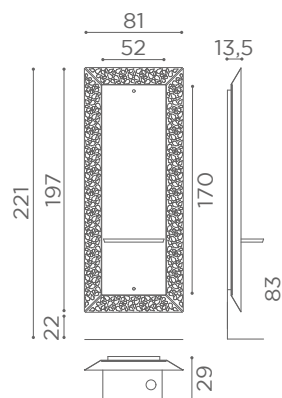

Istruzioni Treasure

Salon Ambience
100% MADE IN ITALY

- Fissaggio a parete / Wall fixing
- 
- 220-240VAC 50/60Hz 30W

MI/450-06

Treasure

Salon Ambience
100% MADE IN ITALY

MI/450-06

COMBINATIONS