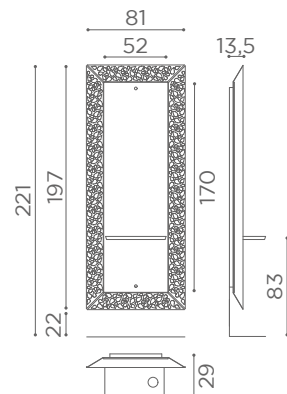

Istruzioni Treasure

Salon Ambience
100% MADE IN ITALY

- Fissaggio a parete / Wall fixing
- 
- 220-240VAC 50/60Hz 30W

MI/450-06

Treasure

Salon Ambience
100% MADE IN ITALY

MI/450-06

COMBINATIONS