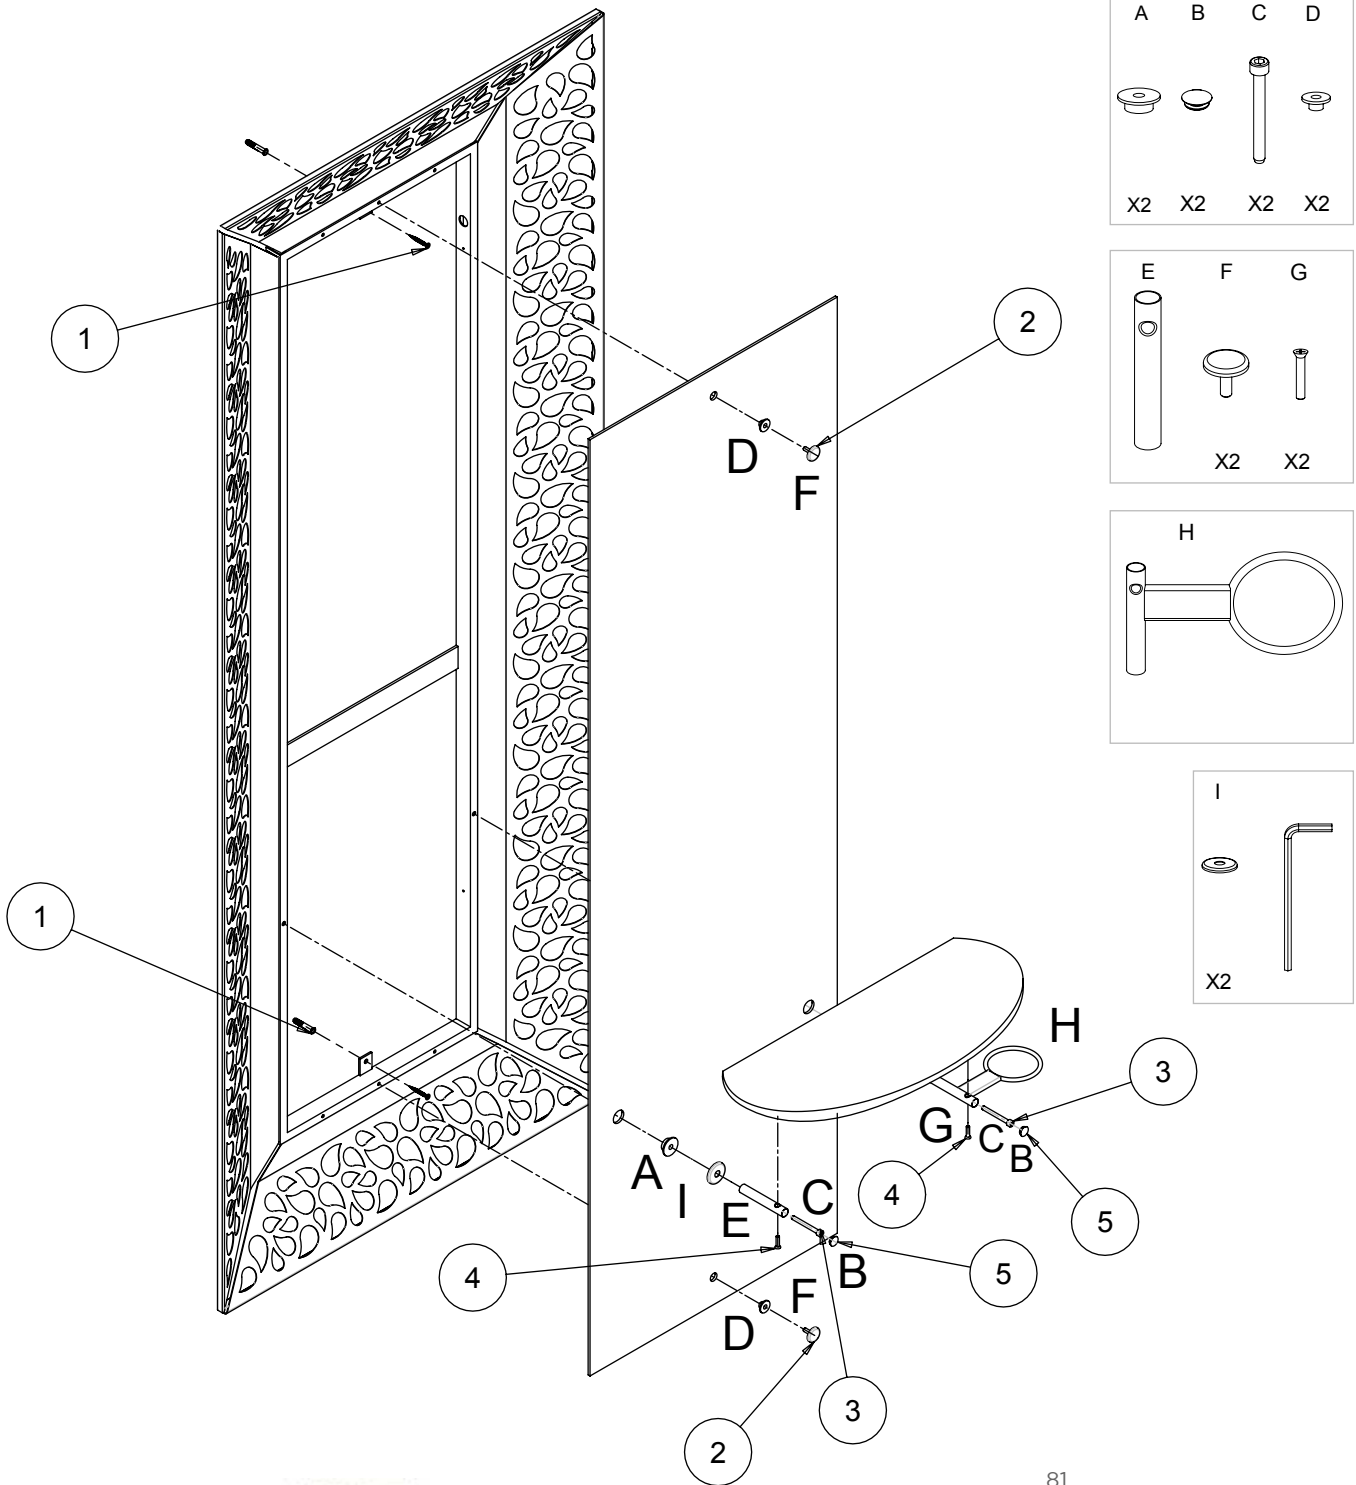

Istruzioni Treasure

Salon Ambience
100% MADE IN ITALY

- Fissaggio a parete / Wall fixing
- 
- 220-240VAC 50/60Hz 30W

MI/450-06

Treasure

Salon Ambience
100% MADE IN ITALY

MI/450-06

COMBINATIONS