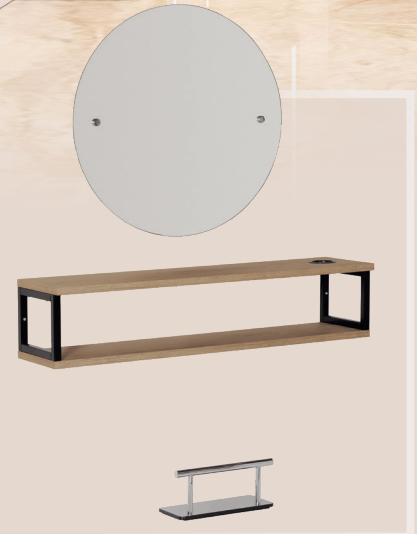

Giove LR/M110
~~€789~~ **€549**