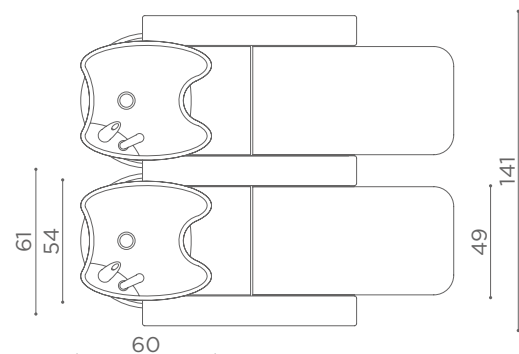

3 SEATER

	MASSAGE, CHAISE LONGUE	CHAISE LONGUE	
	WU/530/B €9.199 €7.359	WU/531/B €6.499 €5.199	WU/532/B €5.599 €4.479
	WU/530/N €9.349 €7.479	WU/531/N €6.649 €5.319	WU/532/N €5.749 €4.599
	WU/530/M €9.649 €7.719	WU/531/M €6.949 €5.559	WU/532/M €6.049 €4.839