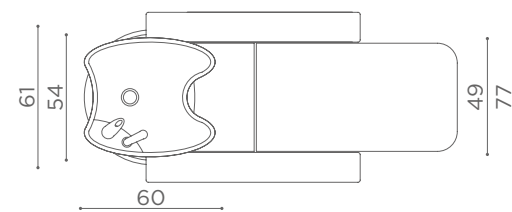

3 SEATER

	MASSAGE, CHAISE LONGUE	CHAISE LONGUE	
	WU/530/B €9.199 €7.359	WU/531/B €6.499 €5.199	WU/532/B €5.599 €4.479
	WU/530/N €9.349 €7.479	WU/531/N €6.649 €5.319	WU/532/N €5.749 €4.599
	WU/530/M €9.649 €7.719	WU/531/M €6.949 €5.559	WU/532/M €6.049 €4.839