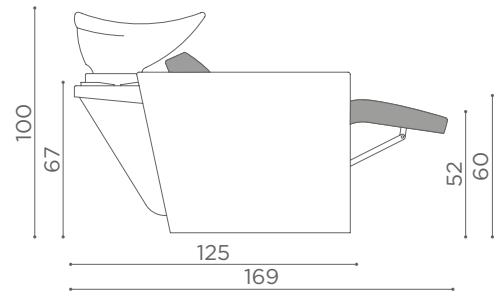

3 SEATER

	MASSAGE, CHAISE LONGUE	CHAISE LONGUE	
	WU/530/B €9.199 €7.359	WU/531/B €6.499 €5.199	WU/532/B €5.599 €4.479
	WU/530/N €9.349 €7.479	WU/531/N €6.649 €5.319	WU/532/N €5.749 €4.599
	WU/530/M €9.649 €7.719	WU/531/M €6.949 €5.559	WU/532/M €6.049 €4.839