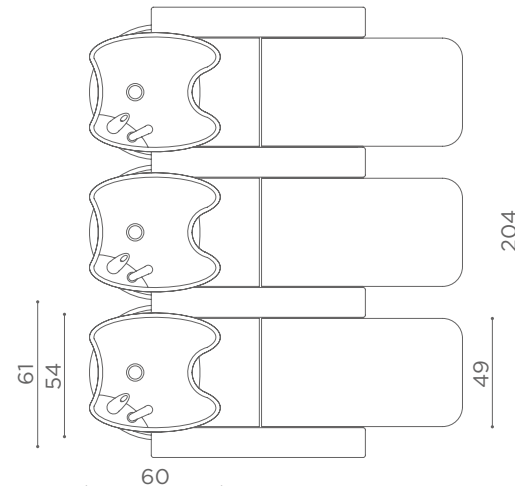

3 SEATER

	MASSAGE, CHAISE LONGUE	CHAISE LONGUE	
	WU/530/B €9.199 €7.359	WU/531/B €6.499 €5.199	WU/532/B €5.599 €4.479
	WU/530/N €9.349 €7.479	WU/531/N €6.649 €5.319	WU/532/N €5.749 €4.599
	WU/530/M €9.649 €7.719	WU/531/M €6.949 €5.559	WU/532/M €6.049 €4.839