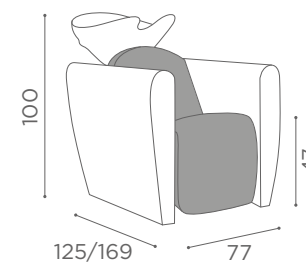

3 SEATER

	MASSAGE, CHAISE LONGUE	CHAISE LONGUE	
	WU/530/B €9.199 €7.359	WU/531/B €6.499 €5.199	WU/532/B €5.599 €4.479
	WU/530/N €9.349 €7.479	WU/531/N €6.649 €5.319	WU/532/N €5.749 €4.599
	WU/530/M €9.649 €7.719	WU/531/M €6.949 €5.559	WU/532/M €6.049 €4.839