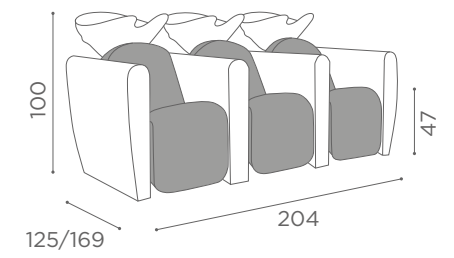

3 SEATER

	MASSAGE, CHAISE LONGUE	CHAISE LONGUE	
	WU/530/B €9.199 €7.359	WU/531/B €6.499 €5.199	WU/532/B €5.599 €4.479
	WU/530/N €9.349 €7.479	WU/531/N €6.649 €5.319	WU/532/N €5.749 €4.599
	WU/530/M €9.649 €7.719	WU/531/M €6.949 €5.559	WU/532/M €6.049 €4.839