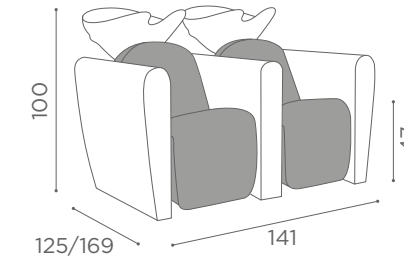

3 SEATER

	MASSAGE, CHAISE LONGUE	CHAISE LONGUE	
	WU/530/B €9.199 €7.359	WU/531/B €6.499 €5.199	WU/532/B €5.599 €4.479
	WU/530/N €9.349 €7.479	WU/531/N €6.649 €5.319	WU/532/N €5.749 €4.599
	WU/530/M €9.649 €7.719	WU/531/M €6.949 €5.559	WU/532/M €6.049 €4.839