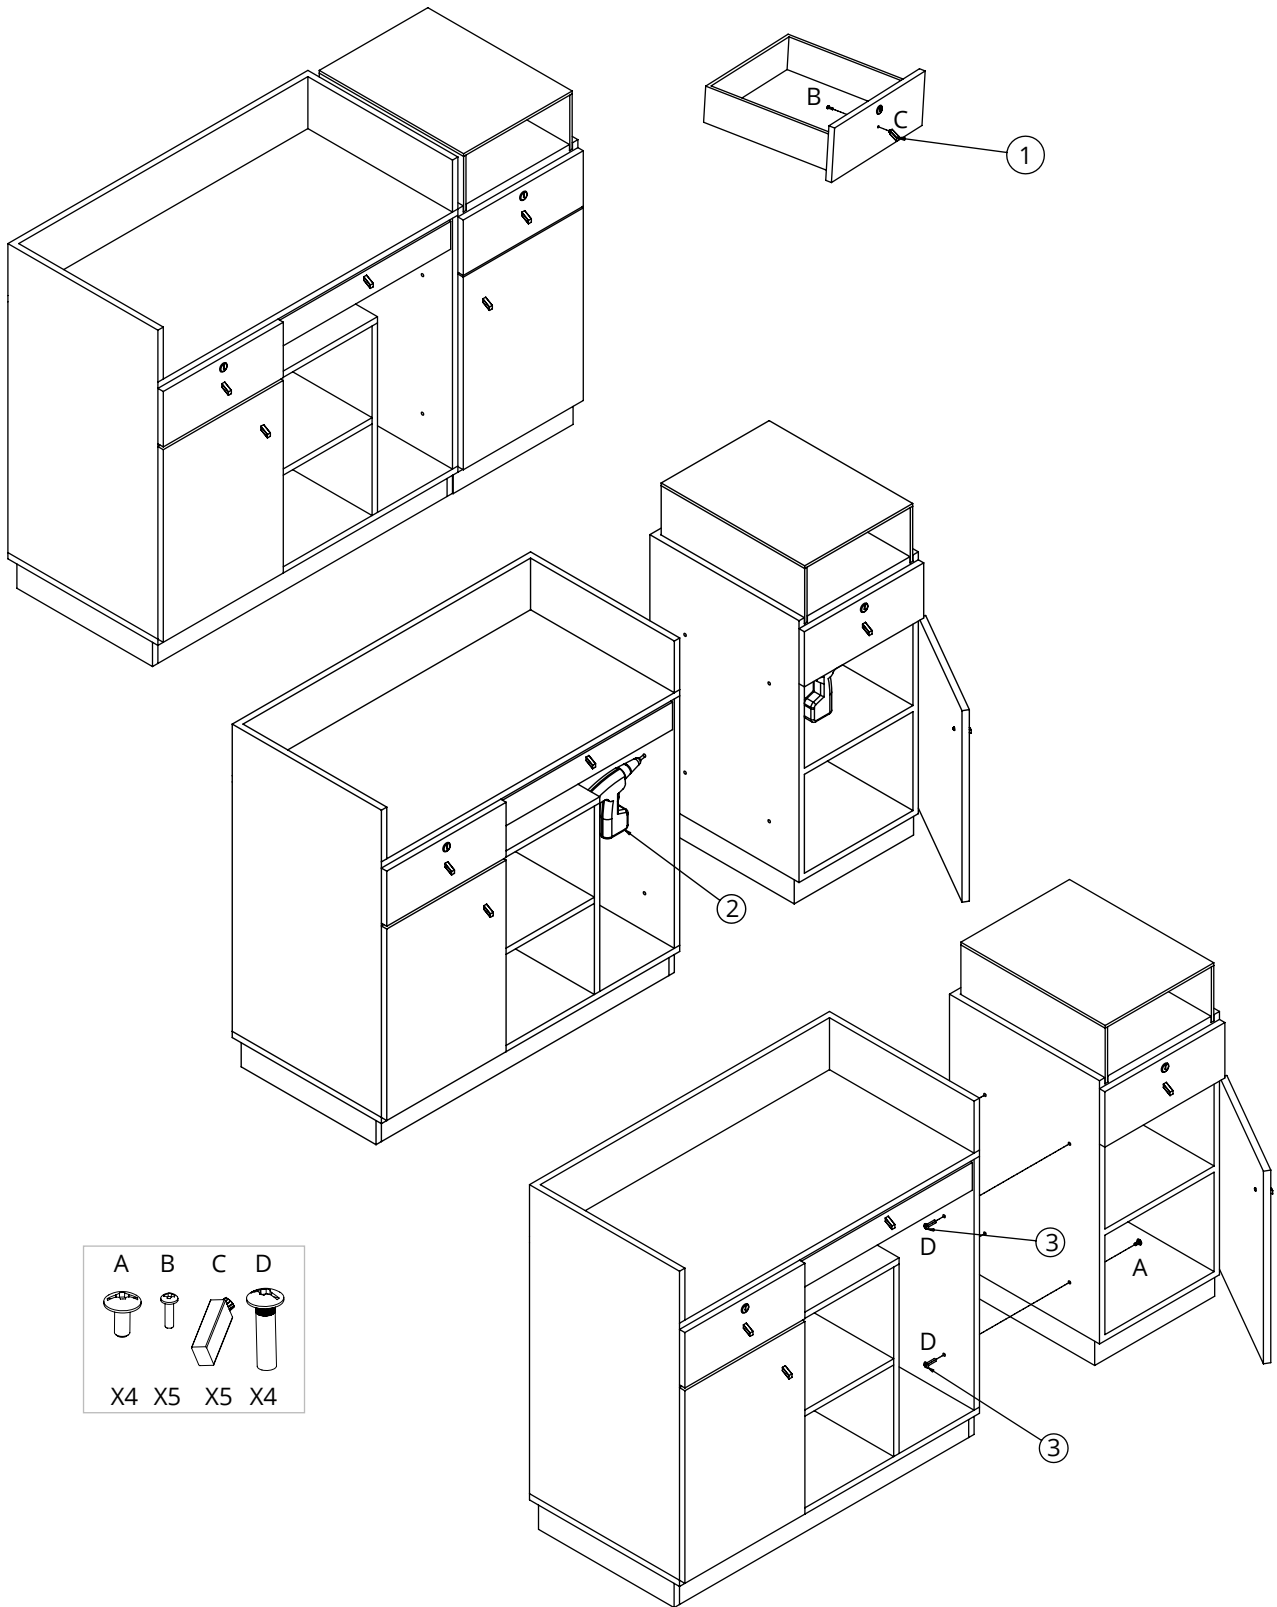

RD/280

- |    |    |    |    |
|----|----|----|----|
| A  | B  | C  | D  |
|    |    |    |    |
| X8 | X7 | X7 | X8 |

RD/282

TOP

# Shelves

*Salon Ambience*  
100% MADE IN ITALY

ACC/084 Impact - Impact+ - Romance - Discovery