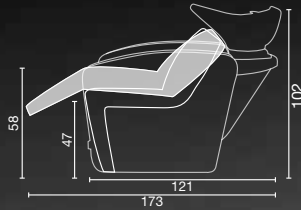

# sublime

ceramic basin and mixer included

sky colours A ○ B ●

chairs

mirrors

cabinets

WASHING AREA

desks