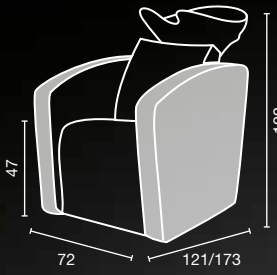

Sky in photo:  
A: aqua satin H2  
B: champagne 10

Available in  
50 SKY Colours