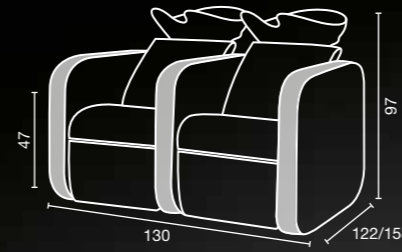

iconwash

ceramic basin and mixer included

SHELF

sky colours A ○ B ●

		 footrest
	WU/171/B	WU/170/B
	WU/171/N	WU/170/N

Sky in photo:
A: alligator 31
B: stone alligator 51

Available in
50 SKY Colours

Available in
50 SKY Colours

Sky in photo:
A: alligator 31
B: stone alligator 51

sky colours A ○ B ●

SHELF

	2 - PLACE	 footrest		3 - PLACE	 footrest
	WU/181/B	WU/180/B		WU/191/B	WU/190/B
	WU/181/N	WU/180/N		WU/191/N	WU/190/N

iconwash sofa