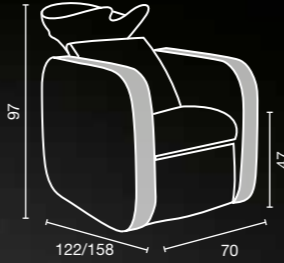

iconwash

ceramic basin and mixer included

SHELF

sky colours A ○ B ●

		 footrest
	WU/171/B	WU/170/B
	WU/171/N	WU/170/N

Sky in photo:
A: alligator 31
B: stone alligator 51

Available in
50 SKY Colours

Available in
50 SKY Colours

Sky in photo:
A: alligator 31
B: stone alligator 51

sky colours A ○ B ●

SHELF

	2 - PLACE	 footrest		3 - PLACE	 footrest
	WU/181/B	WU/180/B		WU/191/B	WU/190/B
	WU/181/N	WU/180/N		WU/191/N	WU/190/N

iconwash sofa