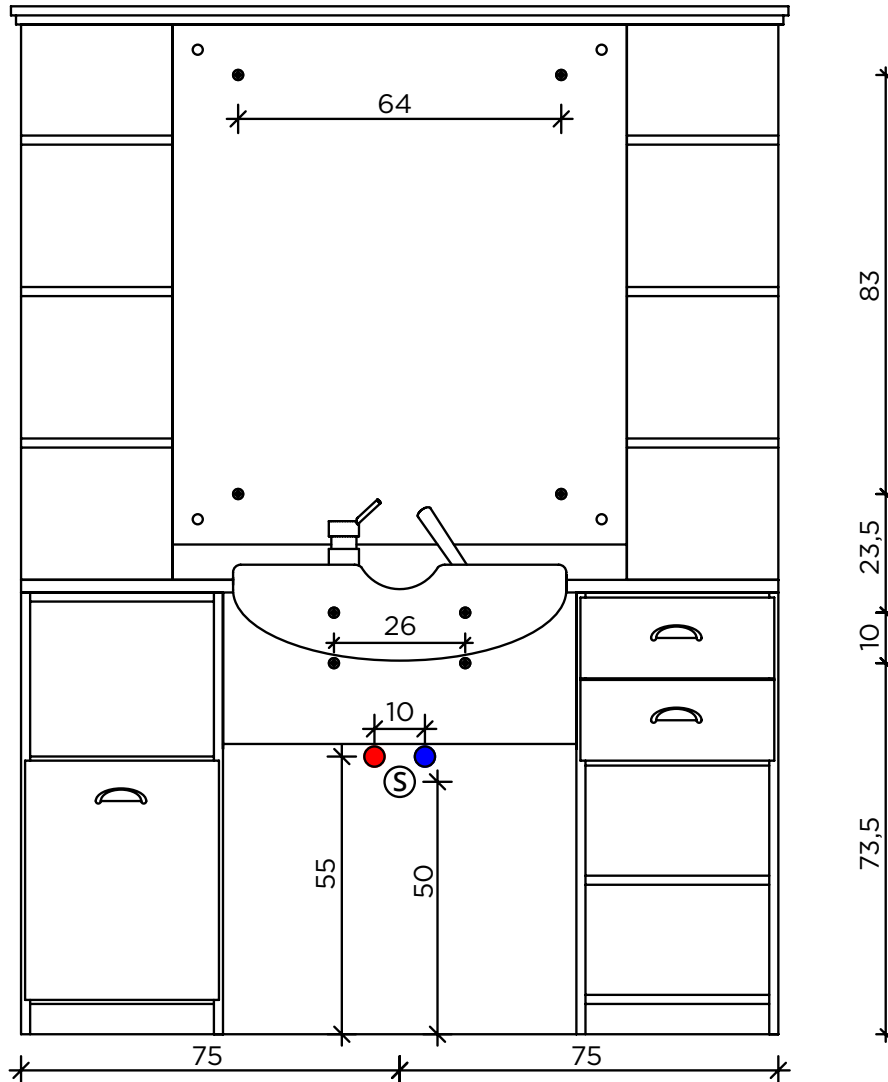

- Fissaggio a parete / Wall fixing

- Ⓢ TUBO SCARICO Ø40
- CARICO ACQUA FREDDA 3/8"
- CARICO ACQUA CALDA 3/8"

MM/100
MM/101/B
MM/101/N

MM/110
MM/111/B
MM/111/N

Triomphe

Salon Ambience
100% MADE IN ITALY

MM/100
MM/101/B
MM/101/N

MM/110
MM/111/B
MM/111/N

Triomphe

Salon Ambience
100% MADE IN ITALY

MM/101/B
MM/101/N

MM/111/B
MM/111/N

Triomphe

Salon Ambience
100% MADE IN ITALY

I	L	M
X17	X4	X4