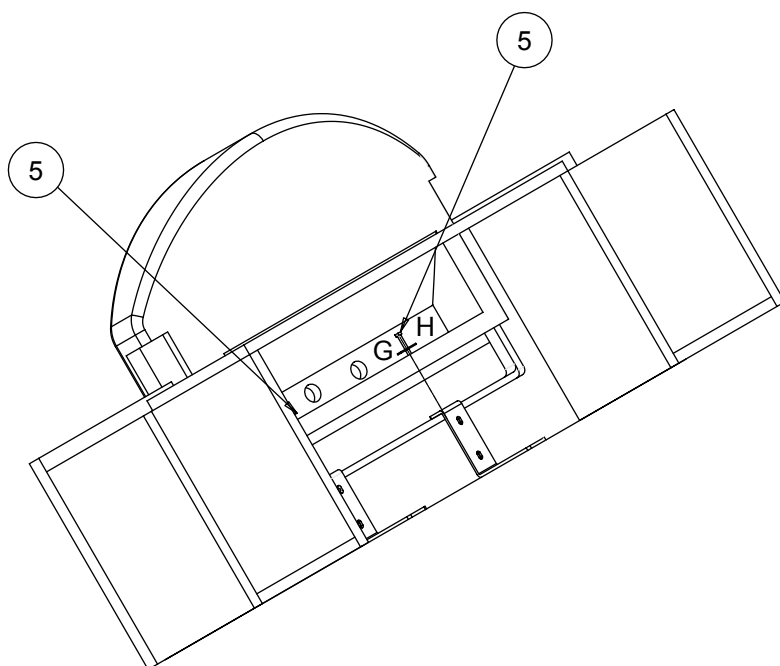

- Fissaggio a parete / Wall fixing

- Ⓢ TUBO SCARICO Ø40
- CARICO ACQUA FREDDA 3/8"
- CARICO ACQUA CALDA 3/8"

MM/100
MM/101/B
MM/101/N

MM/110
MM/111/B
MM/111/N

Triomphe

Salon Ambience
100% MADE IN ITALY

MM/100
MM/101/B
MM/101/N

MM/110
MM/111/B
MM/111/N

Triomphe

Salon Ambience
100% MADE IN ITALY

MM/101/B
MM/101/N

MM/111/B
MM/111/N

Triomphe

Salon Ambience
100% MADE IN ITALY

I	L	M
X17	X4	X4