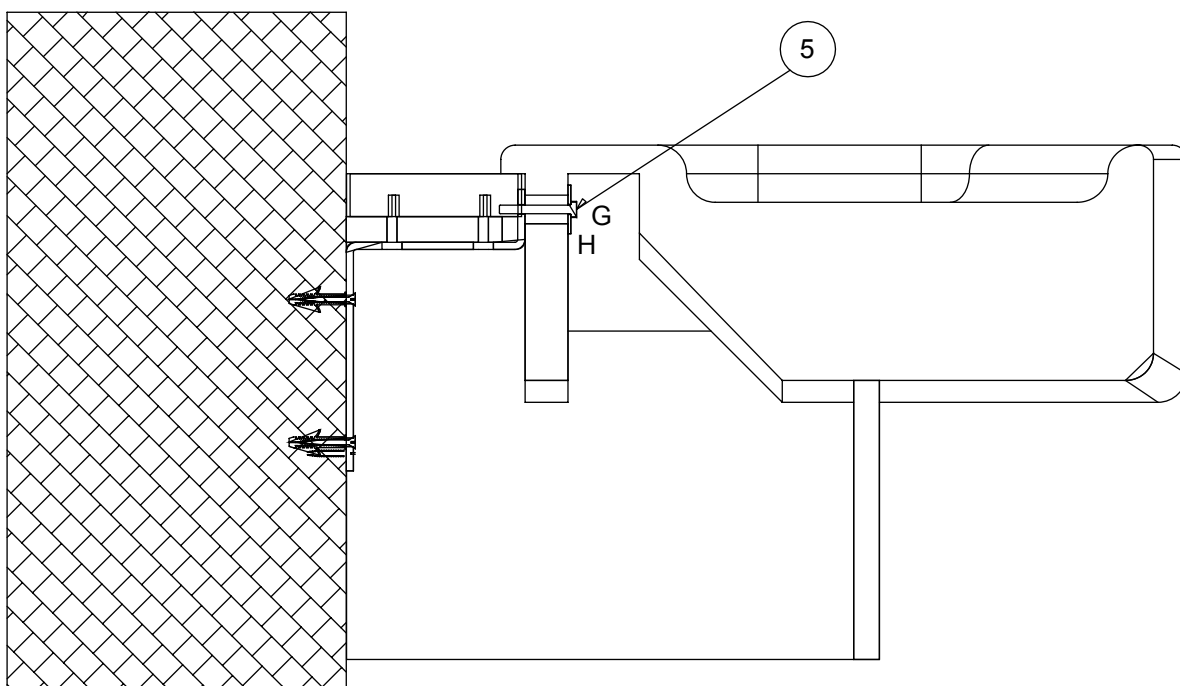

- Fissaggio a parete / Wall fixing

- Ⓢ TUBO SCARICO Ø40
- CARICO ACQUA FREDDA 3/8"
- CARICO ACQUA CALDA 3/8"

MM/100
MM/101/B
MM/101/N

MM/110
MM/111/B
MM/111/N

Triomphe

Salon Ambience
100% MADE IN ITALY

MM/100
MM/101/B
MM/101/N

MM/110
MM/111/B
MM/111/N

Triomphe

Salon Ambience
100% MADE IN ITALY

MM/101/B
MM/101/N

MM/111/B
MM/111/N

Triomphe

Salon Ambience
100% MADE IN ITALY

I	L	M
X17	X4	X4