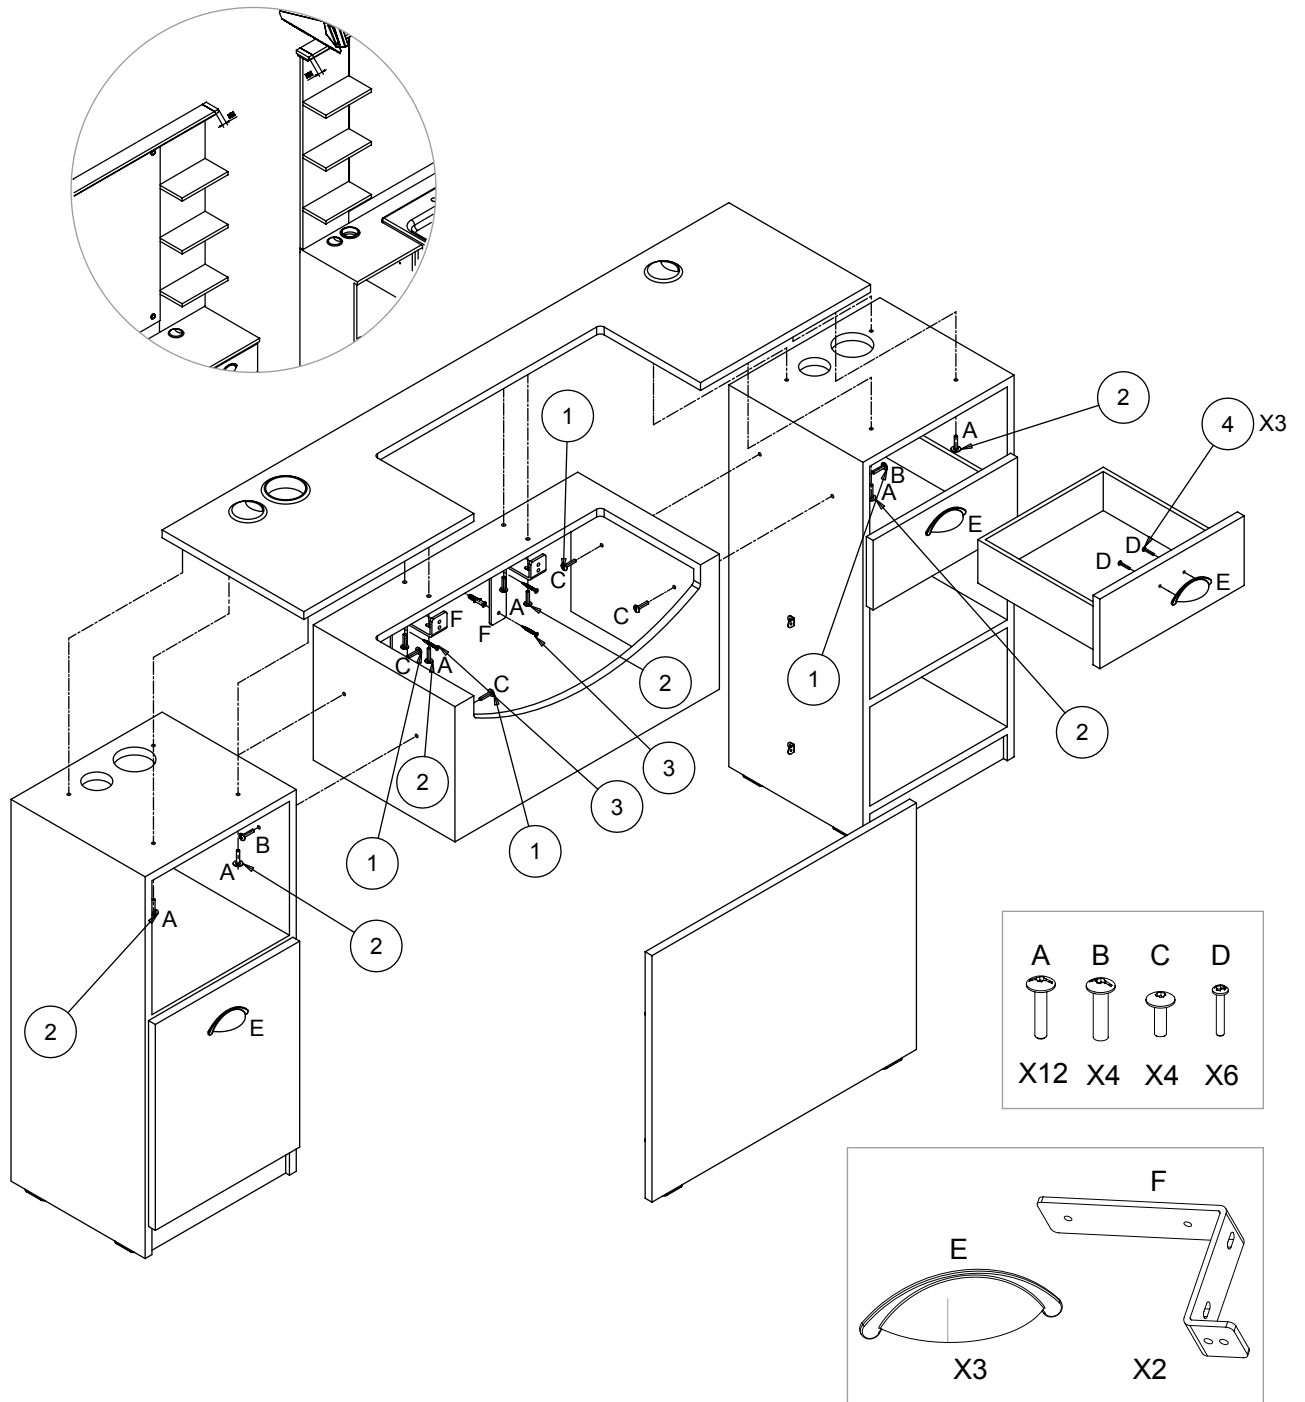

- Fissaggio a parete / Wall fixing

- Ⓢ TUBO SCARICO Ø40
- CARICO ACQUA FREDDA 3/8"
- CARICO ACQUA CALDA 3/8"

MM/100
MM/101/B
MM/101/N

MM/110
MM/111/B
MM/111/N

Triomphe

Salon Ambience
100% MADE IN ITALY

MM/100
MM/101/B
MM/101/N

MM/110
MM/111/B
MM/111/N

Triomphe

Salon Ambience
100% MADE IN ITALY

MM/101/B
MM/101/N

MM/111/B
MM/111/N

Triomphe

Salon Ambience
100% MADE IN ITALY

I	L	M
X17	X4	X4