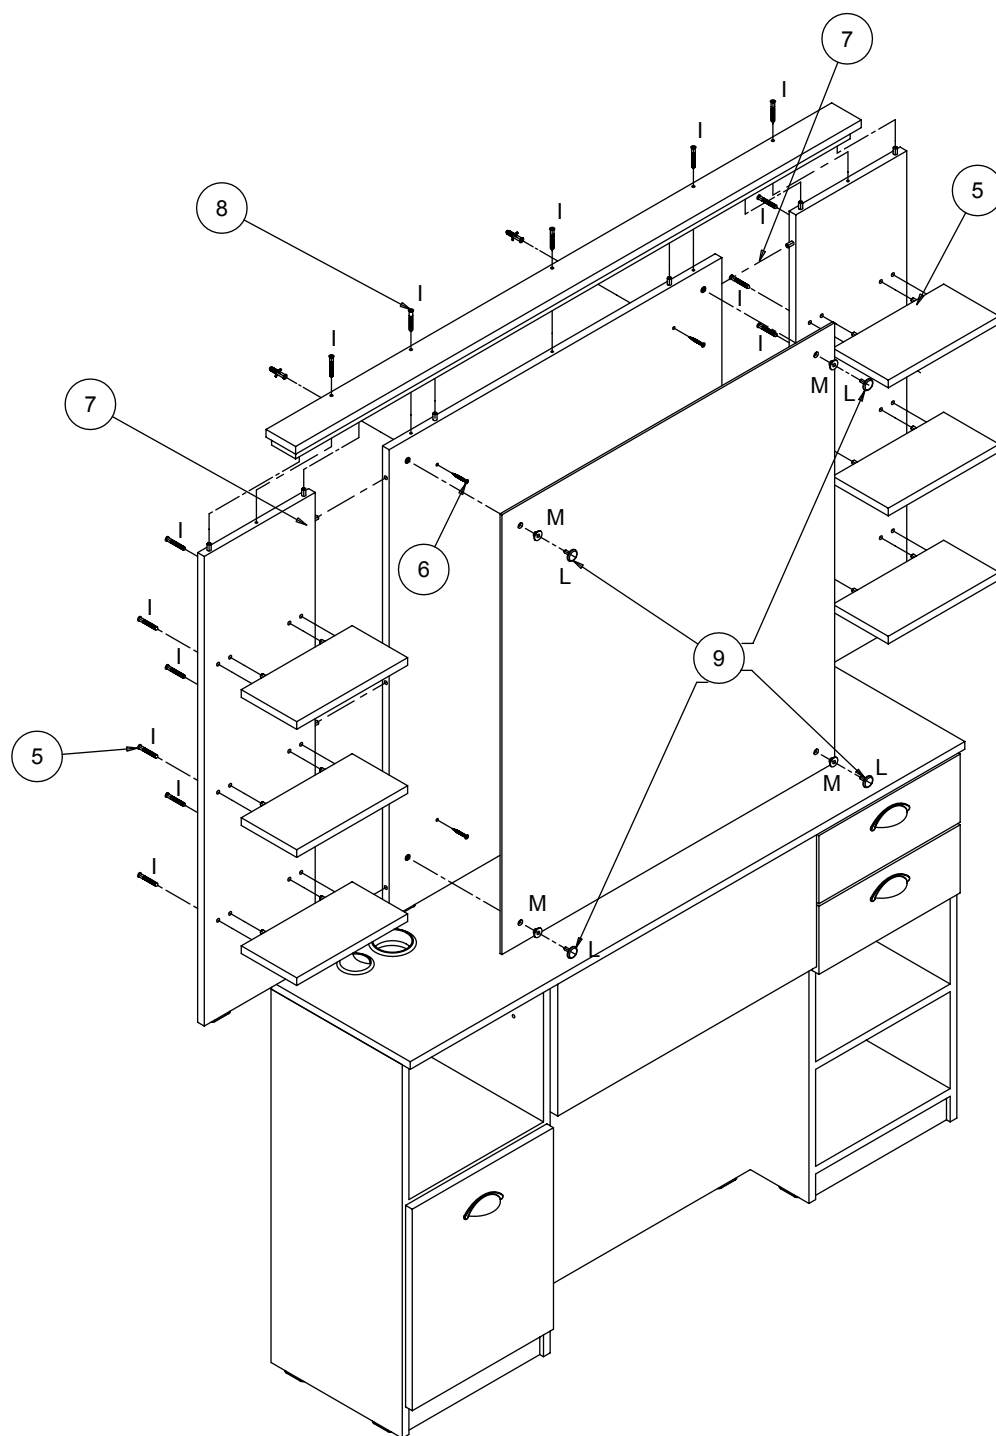

Triomphe

Salon Ambience
100% MADE IN ITALY