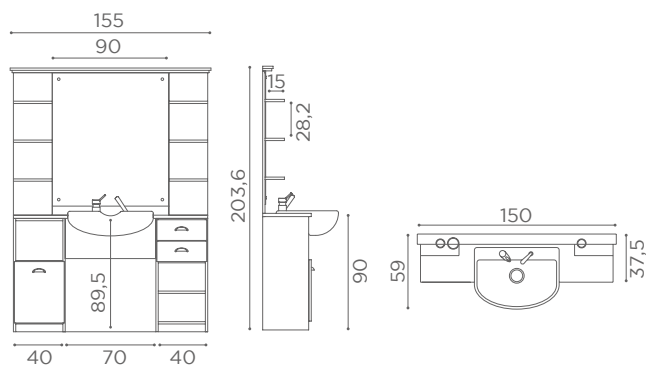

- Fissaggio a parete / Wall fixing

- Ⓢ TUBO SCARICO Ø40
- CARICO ACQUA FREDDA 3/8"
- CARICO ACQUA CALDA 3/8"

MM/100
MM/101/B
MM/101/N

MM/110
MM/111/B
MM/111/N

Triomphe

Salon Ambience
100% MADE IN ITALY

MM/100
MM/101/B
MM/101/N

MM/110
MM/111/B
MM/111/N

Triomphe

Salon Ambience
100% MADE IN ITALY

MM/101/B
MM/101/N

MM/111/B
MM/111/N

Triomphe

Salon Ambience
100% MADE IN ITALY

I	L	M
X17	X4	X4