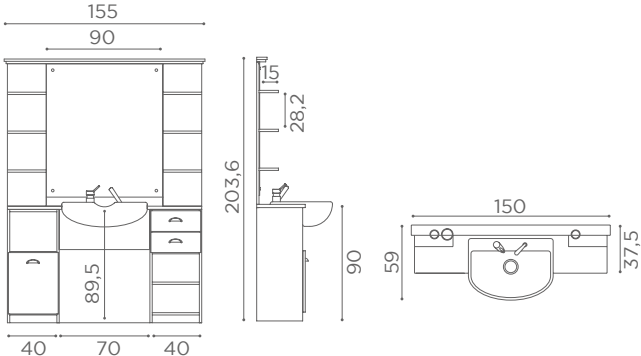

Triomphe

Salon Ambience
100% MADE IN ITALY