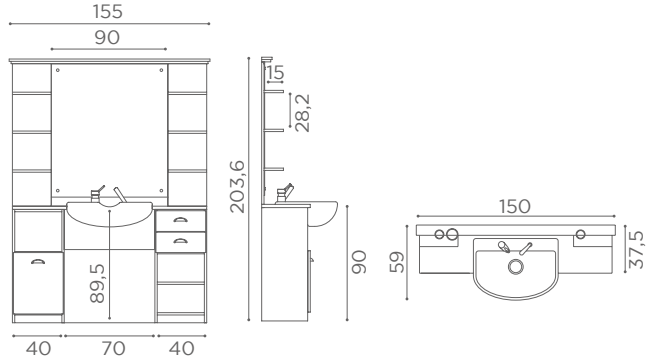

Triomphe

Salon Ambience
100% MADE IN ITALY

I	L	M
X17	X4	X4