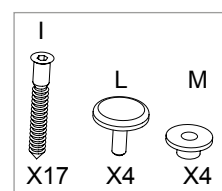

Triomphe

Salon Ambience
100% MADE IN ITALY

MM/100