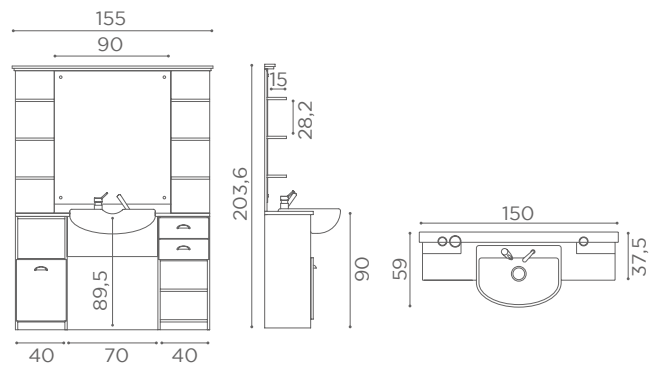

- Fissaggio a parete / Wall fixing

- Ⓢ TUBO SCARICO Ø40
- CARICO ACQUA FREDDA 3/8"
- CARICO ACQUA CALDA 3/8"

MM/100
MM/101/B
MM/101/N

MM/110
MM/111/B
MM/111/N

Triomphe

Salon Ambience
100% MADE IN ITALY

MM/100
MM/101/B
MM/101/N

MM/110
MM/111/B
MM/111/N

Triomphe

Salon Ambience
100% MADE IN ITALY

MM/101/B
MM/101/N

MM/111/B
MM/111/N

Triomphe

Salon Ambience
100% MADE IN ITALY

I	L	M
X17	X4	X4