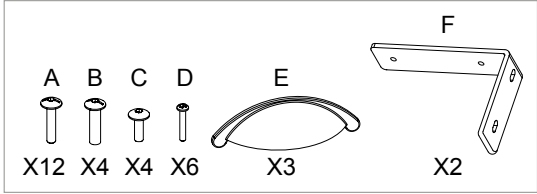

Triomphe

Salon Ambience
100% MADE IN ITALY

MM/100