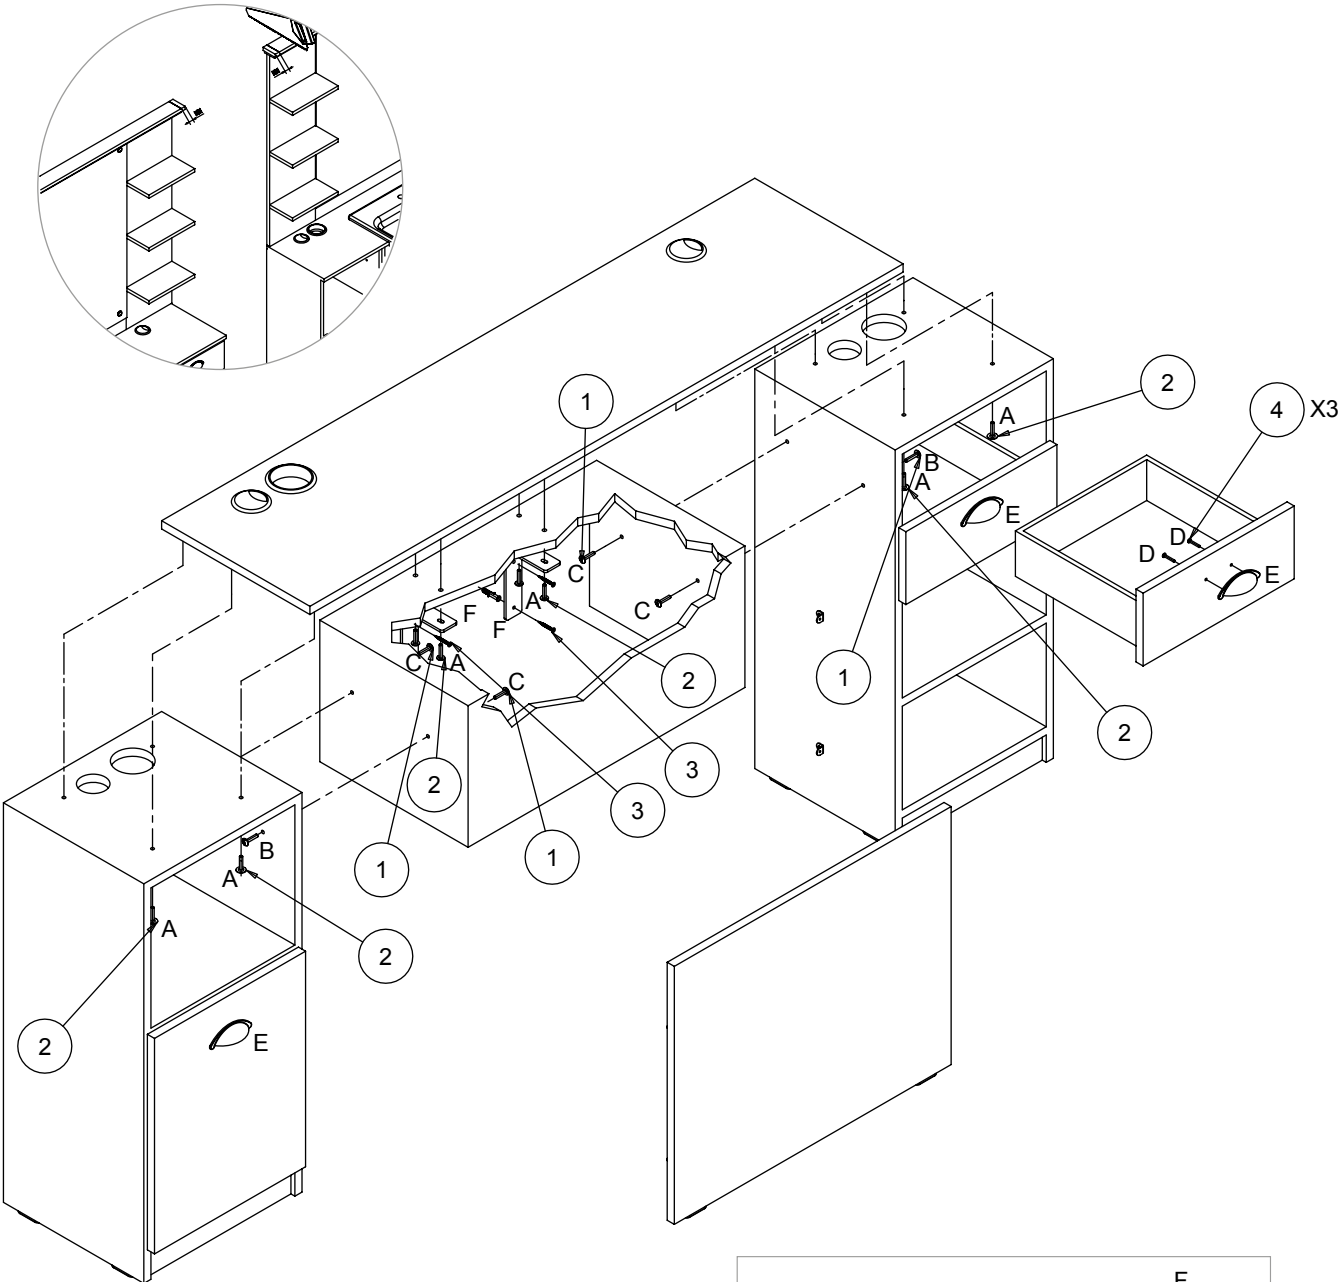

Triomphe

Salon Ambience
100% MADE IN ITALY