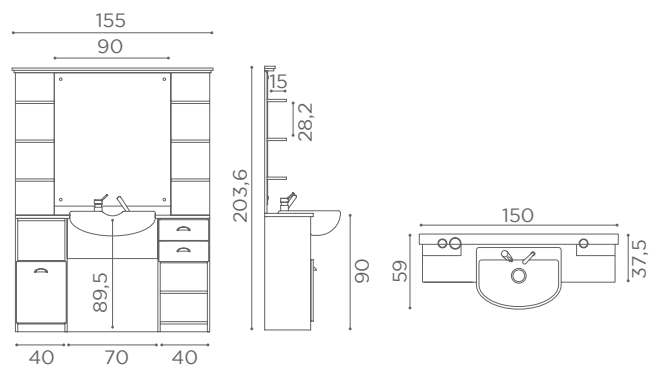

- Fissaggio a parete / Wall fixing

- Ⓢ TUBO SCARICO Ø40
- CARICO ACQUA FREDDA 3/8"
- CARICO ACQUA CALDA 3/8"

MM/100
MM/101/B
MM/101/N

MM/110
MM/111/B
MM/111/N

Triomphe

Salon Ambience
100% MADE IN ITALY

MM/100
MM/101/B
MM/101/N

MM/110
MM/111/B
MM/111/N

Triomphe

Salon Ambience
100% MADE IN ITALY

MM/101/B
MM/101/N

MM/111/B
MM/111/N

Triomphe

Salon Ambience
100% MADE IN ITALY

I	L	M
X17	X4	X4