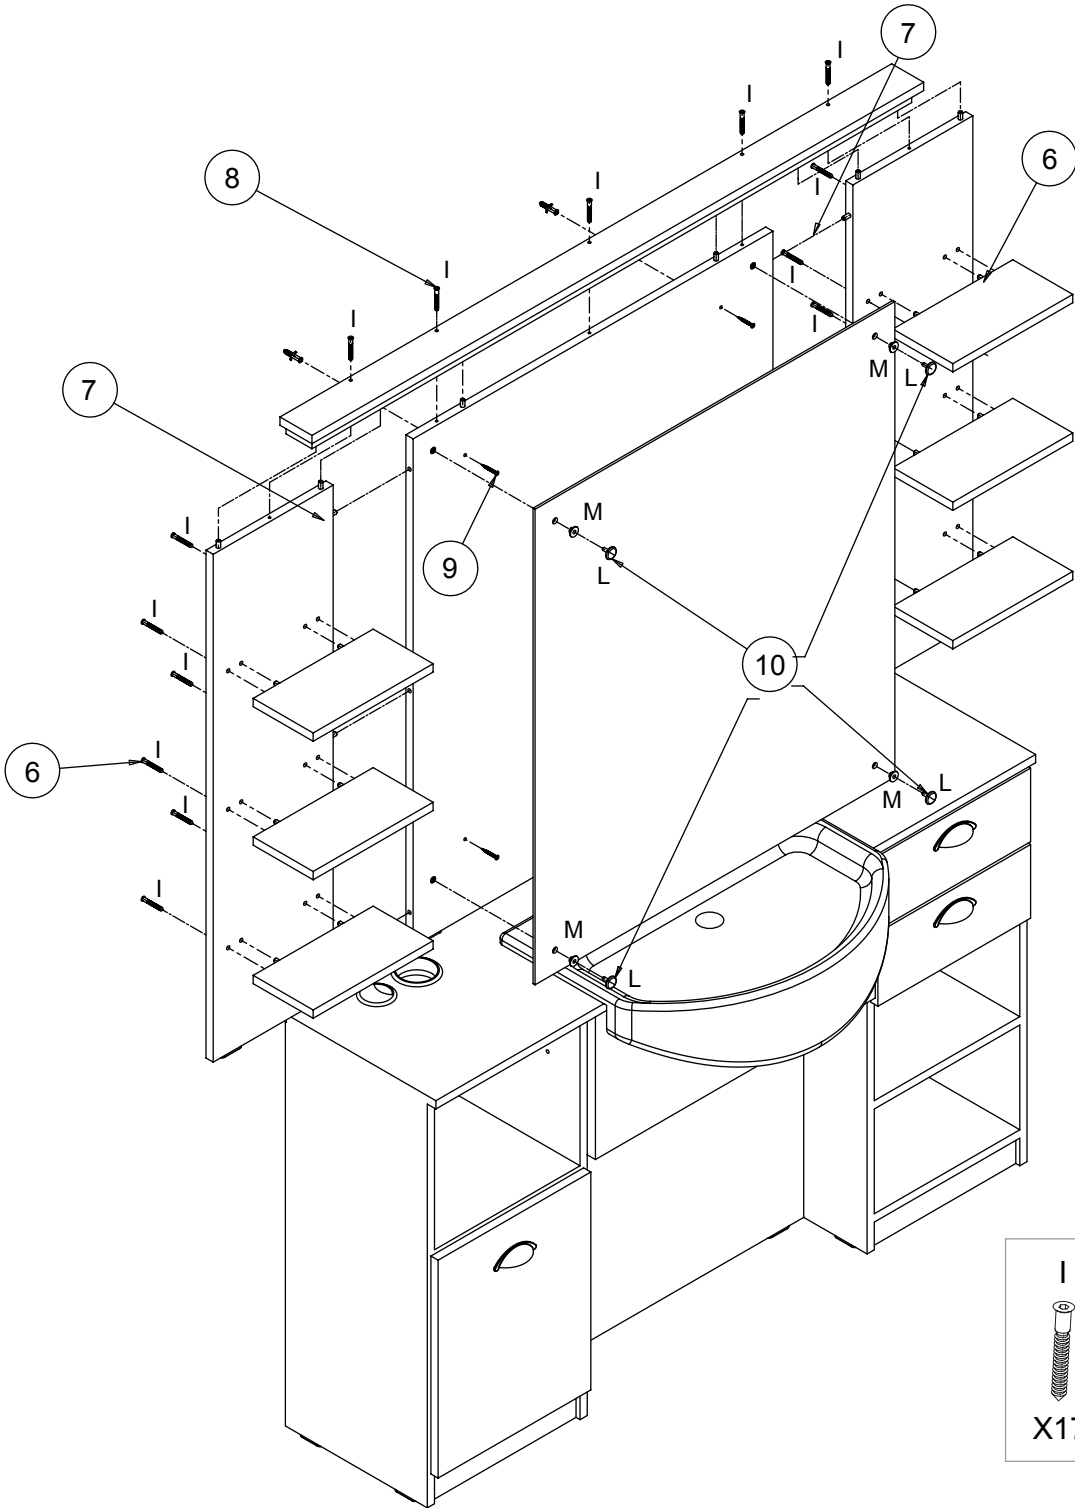

Triomphe

Salon Ambience
100% MADE IN ITALY

I	L	M
X17	X4	X4