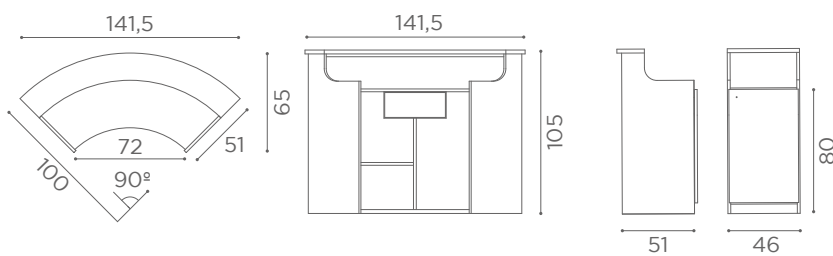

□ PREFORI DA APRIRE
PER CASSA FORM

RD/250

RD/252

RD/254

RD/256

Shelves

Salon Ambience
100% MADE IN ITALY

ACC/080 Millennium