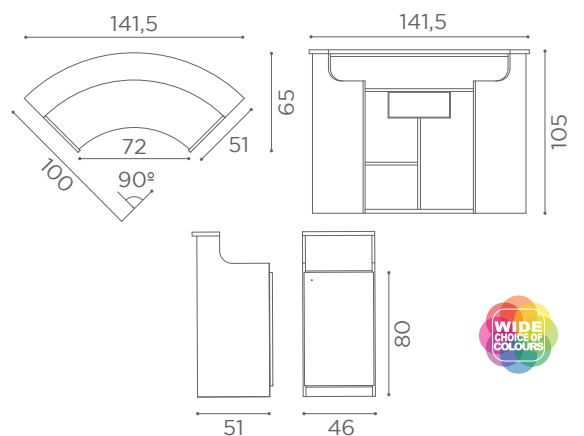

□ PREFORI DA APRIRE
PER CASSA FORM

RD/250

RD/252

RD/254

RD/256

Shelves

Salon Ambience
100% MADE IN ITALY

ACC/080 Millennium