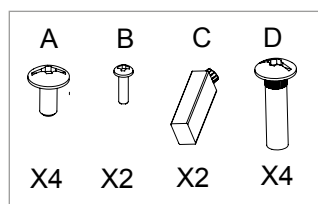

RD/260

RD/262

RD/264

RD/266

Shelves

Salon Ambience
100% MADE IN ITALY

ACC/084 Impact - Impact+ - Romance - Discovery