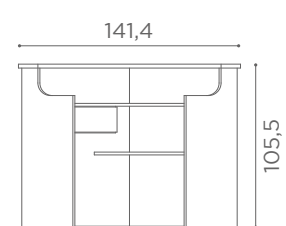

RD/260

RD/262

RD/264

RD/266

Shelves

Salon Ambience
100% MADE IN ITALY

ACC/084 Impact - Impact+ - Romance - Discovery