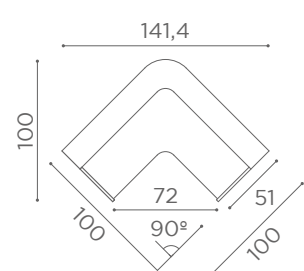

RD/260

RD/262

RD/264

RD/266

Shelves

Salon Ambience
100% MADE IN ITALY

ACC/084 Impact - Impact+ - Romance - Discovery