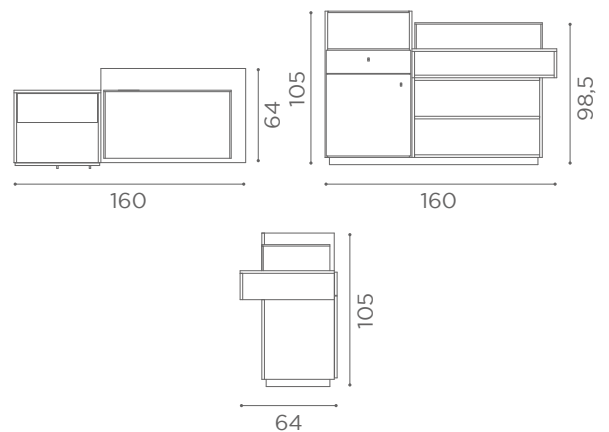

RD/246

RD/247

RD/246

RD/247

Shelves

Salon Ambience
100% MADE IN ITALY

ACC/084 Impact - Impact+ - Romance - Discovery