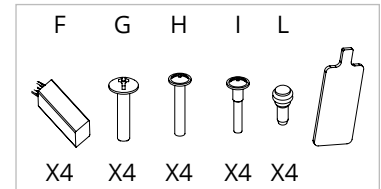

RD/246

RD/247

RD/246

RD/247

Shelves

Salon Ambience
100% MADE IN ITALY

ACC/084 Impact - Impact+ - Romance - Discovery