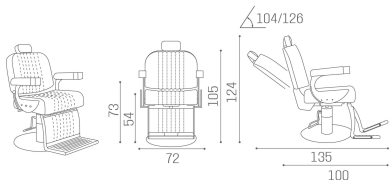

Salon Ambience

100% MADE IN ITALY

Executif: Barberstuhl

FARBE IM FOTO: VINTAGE BROWN F5

Le immagini sono fornite al solo scopo illustrativo e non costituiscono elemento contrattuale

Der Barberstuhl Executif bringt den Stil der alten Schule in die modernen Friseursalons von heute. Der schön geformte Sitz und die Rückenlehne bieten erstaunlichen Komfort, wobei die Qualität der handwerklichen italienischen Polsterung sofort ersichtlich ist. Eine verstellbare Rückenlehne und die anhebende Beinstütze sowie eine verstellbare Nackenstütze bieten mehr Komfort für den Kunden. Die fachmännisch gefertigten Armlehnen aus verchromtem Metall und die Beinstütze aus Aluminium runden diesen unglaublichen Friseurstuhl ab.

ARTICOLI

SH/278-6 Executif, barber chair with stainless steel disc base and finishes.

SH/278-6/EL Executif, barber chair with stainless steel disc base and electric base.

ABMESSUNGEN

Internal structure in metal, wood and foam

Skai® upholstery

Details in chromed metal

Stainless steel disc base

Colori: A ☐ B ☐

Alle Salon Ambience Produkte sind in einer großen Farbauswahl ohne Aufpreis erhältlich!

Alle Salon Ambience Produkte sind in einer großen Farbauswahl ohne Aufpreis erhältlich!