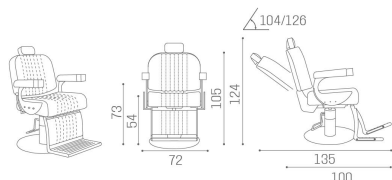

Colori: A ☐ B ☒

Alle Salon Ambience Produkte sind in einer großen Farbauswahl ohne Aufpreis erhältlich!

Alle Salon Ambience Produkte sind in einer großen Farbauswahl ohne Aufpreis erhältlich!