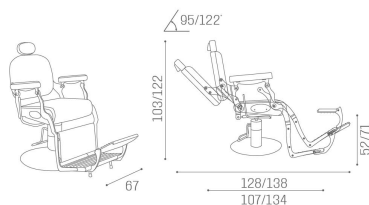

Colour: ○

All Salon Ambience products are available in a wide choice of colours at no extra cost!

All Salon Ambience products are available in a wide choice of colours at no extra cost!