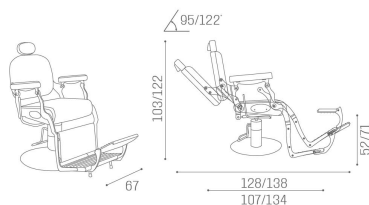

SH/280-6 Premier Black barber chair with stainless steel disc base, glossy black finishes, footrest, and legrest.

ABMESSUNGEN

Internal structure in metal, wood and foam
Skai® covering, available in a wide range of colours
Details in chromed metal
Stainless steel disc base