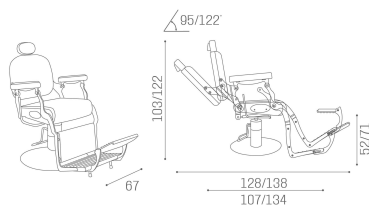

SH/280-6 Premier Black barber chair with stainless steel disc base, glossy black finishes, footrest, and legrest.

ABMESSUNGEN

Internal structure in metal, wood and foam
Skai® covering, available in a wide range of colours
Details in chromed metal
Stainless steel disc base