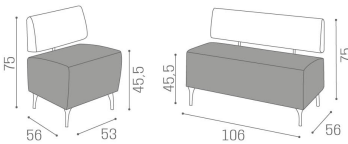

Salon Ambience

100% MADE IN ITALY

Opale: Waiting area for hairdresser

The Opale waiting seat consist of a two-seater sofa and a one-seater chair boasting soft lines and a modern design. The upholstered seat and back are available in a wide choice of upholstery at no additional cost.

ARTICOLI

SH/954 Opale, 1 seater waiting seat

SH/955 Opale, 2-seater waiting sofa

MATERIALS

Internal structure in wood and foam

Skai® upholstery

Formed, chromed metal feet

IN FOTO COLOURS A: VINTAGE GREY K1 - B: VINTAGE ICE K8

Le immagini sono fornite al solo scopo illustrativo e non costituiscono elemento contrattuale

Colours: A ☐ B ☒

All Salon Ambience products are available in a wide choice of colours at no extra cost!

All Salon Ambience products are available in a wide choice of colours at no extra cost!