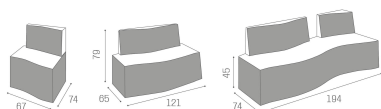

Salon Ambience

100% MADE IN ITALY

Lounge: Waiting area for hairdresser

The modular Lounge waiting seats offer multiple possibilities for a salon's reception area. The Lounge is available in 3 different versions; single, double and triple place seats that can be combined to create a number of different versions. The modern design is characterised by graceful curves, and offers a unique style to the reception area of any salon. Also available with bracket for hood dryer.

ARTICOLI

RC/081 Lounge, 1 seater waiting seat

RC/082 Lounge, 2-seater waiting sofa

RC/083 Lounge, 3-seater waiting sofa

MATERIALS

Internal structure in wood and foam
Skai® upholstery

IN PHOTO COLOURS A: VINTAGE WHITE G3 – B: VINTAGE TAN G2

Le immagini sono fornite al solo scopo illustrativo e non costituiscono elemento contrattuale

Colours: A ☐ B ☐

All Salon Ambience products are available in a wide choice of colours at no extra cost!

All Salon Ambience products are available in a wide choice of colours at no extra cost!