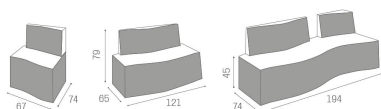

Salon Ambience

100% MADE IN ITALY

Lounge: Waiting area for hairdresser

The modular Lounge waiting seats offer multiple possibilities for a salon's reception area. The Lounge is available in 3 different versions; single, double and triple place seats that can be combined to create a number of different versions. The modern design is characterised by graceful curves, and offers a unique style to the reception area of any salon. Also available with bracket for hood dryer.

ARTICOLI

RC/081 Lounge, 1 seater waiting seat

RC/082 Lounge, 2-seater waiting sofa

RC/083 Lounge, 3-seater waiting sofa

MATERIALS

Internal structure in wood and foam
Skai® upholstery

IN PHOTO COLOURS A: VINTAGE WHITE G3 – B: VINTAGE TAN G2

Le immagini sono fornite al solo scopo illustrativo e non costituiscono elemento contrattuale

Colours: A ☐ B ☒

All Salon Ambience products are available in a wide choice of colours at no extra cost!

All Salon Ambience products are available in a wide choice of colours at no extra cost!