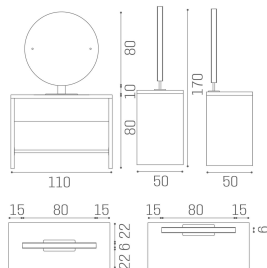

## Brooklyn: Hairdressing mirror

The Brooklyn was born to amaze! The customizable and eye-catching workunit comes with simple and essential shapes of the white ash melamine structure, and is available in four versions: single or double wall mirror, and two or four position island unit. On top of that, the Brooklyn comes with either round or rectangular mirrors. If you are looking for a refined taste, the round mirror is the one for you. If you prefer the pure geometries instead, choose the rectangular mirror, which has plenty of space to store the products.