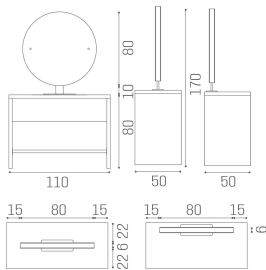

## Brooklyn: Hairdressing mirror

The Brooklyn was born to amaze! The customizable and eye-catching workunit comes with simple and essential shapes of the white ash melamine structure, and is available in four versions: single or double wall mirror, and two or four position island unit. On top of that, the Brooklyn comes with either round or rectangular mirrors. If you are looking for a refined taste, the round mirror is the one for you. If you prefer the pure geometries instead, choose the rectangular mirror, which has plenty of space to store the products.