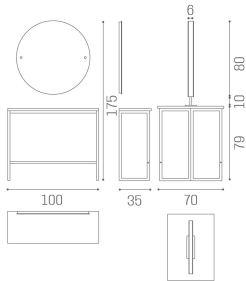

Salon Ambience

100% MADE IN ITALY   

IN PHOTO MATERIAL: VINTAGE 01

Le immagini sono fornite al solo scopo illustrativo e non costituiscono elemento contrattuale

London: Hairdressing mirror

The London mirror consists of an anthracite metal structure and a melamine top available in different finishes, for an extremely contemporary industrial style. The London is available in both wall mirror and island unit versions. On top of that, the London comes with either round or rectangular mirrors, for either classic or minimal look.

All Salon Ambience mirrors come with a comfortable footrest included!

24w - 1800 lumen - kelvin 4000
white natural

ARTICOLI

MI/540 London wall unit with round mirror and LED lighting

MI/542 London island wall unit with round mirror