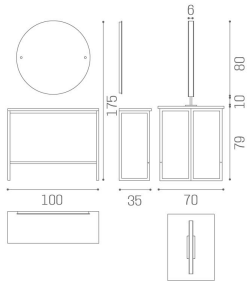

Salon Ambience

100% MADE IN ITALY 

IN PHOTO MATERIAL: VINTAGE 01

Le immagini sono fornite al solo scopo illustrativo e non costituiscono elemento contrattuale

London: Hairdressing mirror

The London mirror consists of an anthracite metal structure and a melamine top available in different finishes, for an extremely contemporary industrial style. The London is available in both wall mirror and island unit versions. On top of that, the London comes with either round or rectangular mirrors, for either classic or minimal look.

All Salon Ambience mirrors come with a comfortable footrest included!

24w - 1800 lumen - kelvin 4000

white natural

ARTICOLI

MI/540 London wall unit with round mirror and LED lighting

MI/542 London island wall unit with round mirror