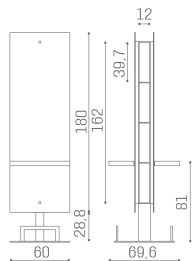

Salon Ambience

100% MADE IN ITALY 

Le immagini sono fornite al solo scopo illustrativo e non costituiscono elemento contrattuale

Lunar Island: Hairdressing mirror

The Lunar styling mirror is also available as an island unit, with a simple, space-saving column support by a stylish base with rounded edges. Useful product shelves can be found in between the two mirrors, with the structure in white ash melamine.