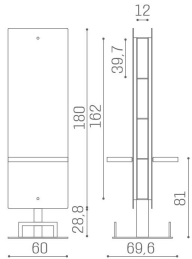

Salon Ambience

100% MADE IN ITALY 

Le immagini sono fornite al solo scopo illustrativo e non costituiscono elemento contrattuale

Lunar Island: Hairdressing mirror

The Lunar styling mirror is also available as an island unit, with a simple, space-saving column support by a stylish base with rounded edges. Useful product shelves can be found in between the two mirrors, with the structure in white ash melamine.