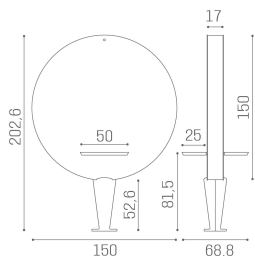

Salon Ambience

100% MADE IN ITALY 

Le immagini sono fornite al solo scopo illustrativo e non costituiscono elemento contrattuale

Planet Island: Hairdressing mirror

Planet, the Salon Ambience mirror with a unique and majestic style, is also available in the two-seater central island version! Always complete with two elegant and practical wooden or aluminum shelves, with integrated hairdryer holder.