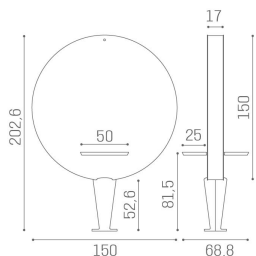

## Planet Island: Hairdressing mirror

Planet, the Salon Ambience mirror with a unique and majestic style, is also available in the two-seater central island version! Always complete with two elegant and practical wooden or aluminum shelves, with integrated hairdryer holder.