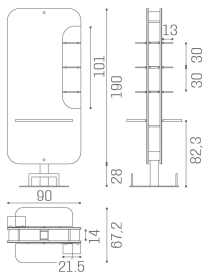

MI/512-09 New York island mirror, with wooden shelf and panel, and LED lighting

ABMESSUNGEN

Wood structure
LED lighting
Mirror with safety film
Wooden shelf and insert available in the following materials: