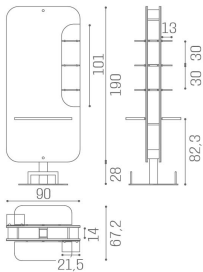

MI/512-09 New York island mirror, with wooden shelf and panel, and LED lighting

ABMESSUNGEN

Wood structure

LED lighting

Mirror with safety film

Wooden shelf and insert available in the following materials: