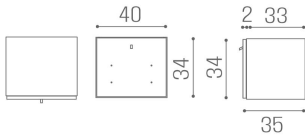

Salon Ambience

100% MADE IN ITALY

Via Lazzaretti 12 - 42122 - Reggio Emilia - Italy

Salon Ambience Italia - +39 0522 276740

International Sales - +39 0522 276755

Numero verde - 800 144552

Fax - +39 0522 276767

E-mail: info@salonambience.com

<https://www.facebook.com/salonambiencegroup>

<https://www.instagram.com/salonambiencegroup/>

<https://www.youtube.com/channel/UCqTdWM-4_65Tr0Jul82kSCQ>