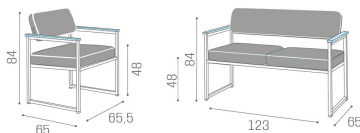

Salon Ambience

100% MADE IN ITALY

Piccadilly: Waiting area for hairdresser

The chair and two-seater sofa that complete the "Urban" line of Salon Ambience.

With a minimalist taste, it is a fusion between style, comfort and essentiality. The arabesque painted metal tubular structure and the large cushions provide a pleasantly comfortable wait.

ARTICOLI

RC/130 Piccadilly, 1 seat waiting sofa

RC/140 Piccadilly, 2-seater waiting sofa

MATERIALS

Internal structure in wood and foam

Skai® upholstery

Painted metal structure with arabesque finish.

Wooden armrests available in the following materials:

IN PHOTO COLOUR: GREY PEARL P2

Le immagini sono fornite al solo scopo illustrativo e non costituiscono elemento contrattuale

Colours: A ☐ B ☒

All Salon Ambience products are available in a wide choice of colours at no extra cost!

All Salon Ambience products are available in a wide choice of colours at no extra cost!