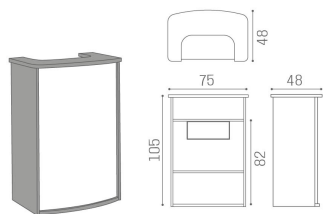

Colours: A ☐ B ☒

All Salon Ambience products are available in a wide choice of colours at no extra cost!

Salon Ambience

100% MADE IN ITALY

Via Lazzaretti 12 - 42122 - Reggio Emilia - Italy

Salon Ambience Italia - +39 0522 276740

International Sales - +39 0522 276755

Numero verde - 800 144552

Fax - +39 0522 276767

E-mail: info@salonambience.com

<https://www.facebook.com/salonambiencegroup>

<https://www.instagram.com/salonambiencegroup/>

<https://www.youtube.com/channel/UCqTdWM-4_65Tr0Jul82kSCQ>