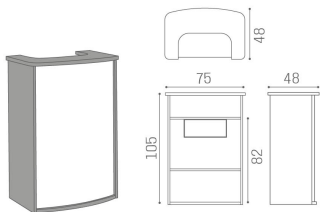

Colours: A ☐ B ☐

All Salon Ambience products are available in a wide choice of colours at no extra cost!

Salon Ambience

100% MADE IN ITALY

Via Lazzaretti 12 - 42122 - Reggio Emilia - Italy

Salon Ambience Italia - +39 0522 276740

International Sales - +39 0522 276755

Numero verde - 800 144552

Fax - +39 0522 276767

E-mail: info@salonambience.com

<https://www.facebook.com/salonambiencegroup>

<https://www.instagram.com/salonambiencegroup/>

<https://www.youtube.com/channel/UCqTdWM-4_65Tr0Jul82kSCQ>