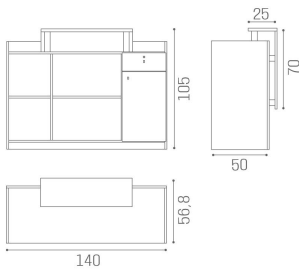

Salon Ambience

100% MADE IN ITALY 

Millennium Wood: Reception desk for hairdresser

Reception desk with large dimensions. The white ash-coloured structure is equipped with several open compartments, a cabinet and a drawer with lock. The characterizing melamine front is available in different wood finishes.

ARTICOLI

RD/038 Millennium wood, ash white reception desk

MATERIALS

Structure in white ash melamine

Front panel available in the following materials:

IN PHOTO MATERIAL: VINTAGE 01

Le immagini sono fornite al solo scopo illustrativo e non costituiscono elemento contrattuale