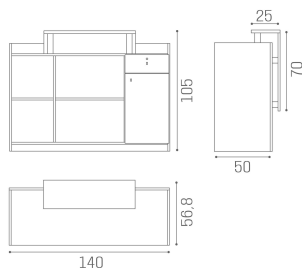

Salon Ambience

100% MADE IN ITALY 

Millennium Wood: Reception desk for hairdresser

Reception desk with large dimensions. The white ash-coloured structure is equipped with several open compartments, a cabinet and a drawer with lock. The characterizing melamine front is available in different wood finishes.

ARTICOLI

RD/038 Millennium wood, ash white reception desk

MATERIALS

Structure in white ash melamine

Front panel available in the following materials:

IN PHOTO MATERIAL: VINTAGE 01

Le immagini sono fornite al solo scopo illustrativo e non costituiscono elemento contrattuale