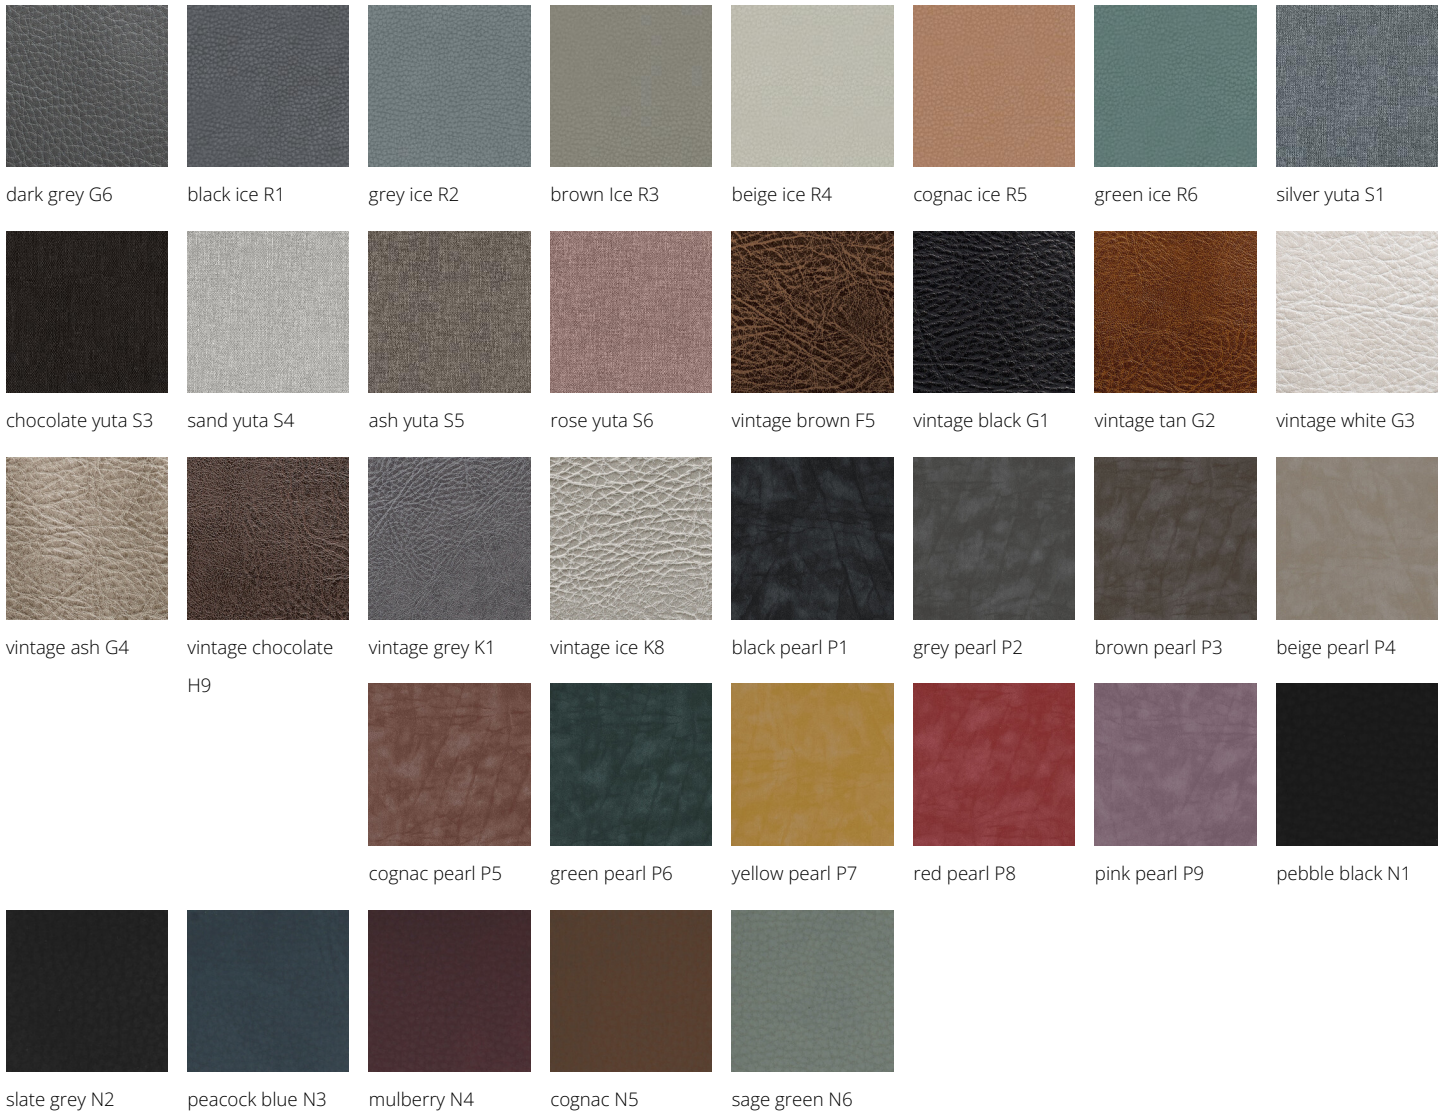

pretty pink 27

black coffee 59

hot chocolate 60

milk 61

tea 62

cappuccino 63

espresso 64

light grey G5