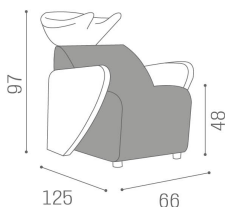

IN PHOTO COLOUR: COGNAC ICE R5

Le immagini sono fornite al solo scopo illustrativo e non costituiscono elemento contrattuale