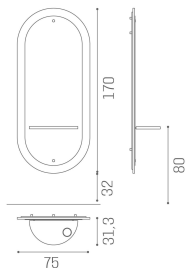

Salon Ambience

100% MADE IN ITALY 

IN PHOTO MATERIAL: OAK 05

Le immagini sono fornite al solo scopo illustrativo e non costituiscono elemento contrattuale

Eclipse: Hairdressing mirror

The mirror with a geometrically perfect shape and a practical and functional laminate worktop, with integrated hairdryer holder, is LED backlit and is available in various wood finishes.