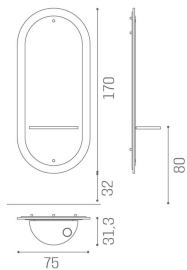

Salon Ambience

100% MADE IN ITALY 

IN PHOTO MATERIAL: OAK 05

Le immagini sono fornite al solo scopo illustrativo e non costituiscono elemento contrattuale

Eclipse: Hairdressing mirror

The mirror with a geometrically perfect shape and a practical and functional laminate worktop, with integrated hairdryer holder, is LED backlit and is available in various wood finishes.