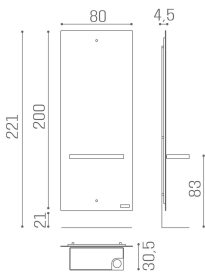

Salon Ambience

100% MADE IN ITALY 

Le immagini sono fornite al solo scopo illustrativo e non costituiscono elemento contrattuale

Space: Hairdressing mirror

With the Space mirror, minimalism goes to the next level. The large, rectangular mirror is highlighted by the LED backlighting that surrounds the entire frame. The mirror is equipped with an elegant aluminum worktop, which can also be covered with a mirror surface. Space is equipped with a hairdryer holder.