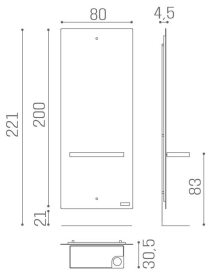

## Space: Hairdressing mirror

With the Space mirror, minimalism goes to the next level. The large, rectangular mirror is highlighted by the LED backlighting that surrounds the entire frame. The mirror is equipped with an elegant aluminum worktop, which can also be covered with a mirror surface. Space is equipped with a hairdryer holder.