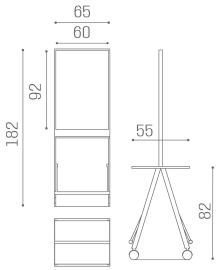

Salon Ambience

100% MADE IN ITALY 

Scuola: Hairdressing mirror

Scuola is a college styling unit, especially suitable for students. Scuola consists of a double island unit with structure in grey painted metal and shelves in silver wood. Scuola is very practical and compact as its feet as well as its shelves can be folded, and as it is made on wheels to ease the usage. Moreover, training heads can be fixed on the shelves.

ARTICOLI

MI/202 Scuola island unit

MATERIALS

Painted metal structure
Mirror with safety film
Foldable feet and work shelf

Le immagini sono fornite al solo scopo illustrativo e non costituiscono elemento contrattuale