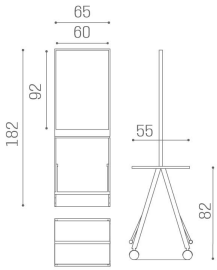

Salon Ambience

100% MADE IN ITALY

Via Lazzaretti 12 - 42122 - Reggio Emilia - Italy

Salon Ambience Italia - +39 0522 276740

International Sales - +39 0522 276755

Numero verde - 800 144552

Fax - +39 0522 276767

E-mail: info@salonambience.com

<https://www.facebook.com/salonambiencegroup>

<https://www.instagram.com/salonambiencegroup/>

<https://www.youtube.com/channel/UCqTdWM-4_65Tr0Jul82kSCQ>