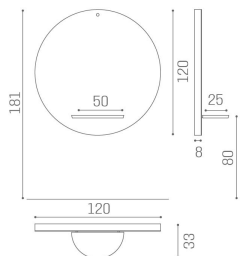

## Planet: Hairdressing mirror

The Planet mirror has a striking and eye-catching style that is sure to get noticed! The modern and minimal design together with the large circular mirror give charm and elegance, making Planet, in its wall version, perfect for elegant and sophisticated salons that want to amaze. The extra touch comes from the LED lighting of the frame! Functionality is guaranteed by practical and sophisticated aluminum and wooden shelves complete with hairdryer holder and all the quality of Salon Ambience products.