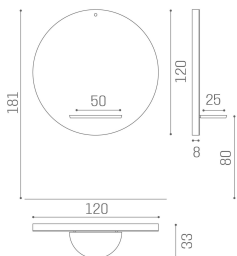

Salon Ambience

100% MADE IN ITALY   

Le immagini sono fornite al solo scopo illustrativo e non costituiscono elemento contrattuale

Planet: Hairdressing mirror

The Planet mirror has a striking and eye-catching style that is sure to get noticed! The modern and minimal design together with the large circular mirror give charm and elegance, making Planet, in its wall version, perfect for elegant and sophisticated salons that want to amaze. The extra touch comes from the RGB LED lighting of the frame: play with the multicolor range, create the atmosphere and embrace your customer with chromotherapy! Functionality is guaranteed by practical and sophisticated aluminum and wooden shelves complete with hairdryer holder and all the quality of Salon Ambience products.