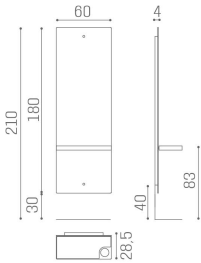

Lunar: Hairdressing mirror

Minimalism has never looked so good! The Lunar mirror boasts a refined style: the backlit mirror is sober and elegant, the aluminum worktop covered with mirror and complete with hairdryer holder.

All Salon Ambience mirrors come with a comfortable footrest included!

18w - 1800 lumen
adjustable TRICOLOR LED lighting in three kelvin gradations
warm 3000K neutral 4000K cold 6500K

ARTICOLI

MI/370-06 Planet wall mirror, with aluminum shelf and LED lighting

MI/370-07 Planet wall mirror, with aluminum shelf with mirror and LED lighting

MATERIALS

Metal structure
LED lighting
Mirror with safety film
With aluminum or aluminum shelf with mirror

Salon Ambience

100% MADE IN ITALY

Via Lazzaretti 12 - 42122 - Reggio Emilia - Italy

Salon Ambience Italia - +39 0522 276740

International Sales - +39 0522 276755

Numero verde - 800 144552

Fax - +39 0522 276767

E-mail: info@salonambience.com

<https://www.facebook.com/salonambiencegroup>

<https://www.instagram.com/salonambiencegroup/>

<https://www.youtube.com/channel/UCqTdWM-4_65Tr0Jul82kSCQ>