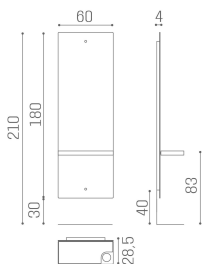

Lunar: Hairdressing mirror

Minimalism has never looked so good! The Lunar mirror boasts a refined style: the backlit mirror is sober and elegant, the aluminum worktop covered with mirror and complete with hairdryer holder.

All Salon Ambience mirrors come with a comfortable footrest included!

18w - 1800 lumen
adjustable TRICOLOR LED lighting in three kelvin gradations
warm 3000K neutral 4000K cold 6500K

ARTICOLI

MI/370-06 Planet wall mirror, with aluminum shelf and LED lighting

MI/370-07 Planet wall mirror, with aluminum shelf with mirror and LED lighting

MATERIALS

Metal structure
LED lighting
Mirror with safety film
With aluminum or aluminum shelf with mirror

Salon Ambience

100% MADE IN ITALY

Via Lazzaretti 12 - 42122 - Reggio Emilia - Italy

Salon Ambience Italia - +39 0522 276740

International Sales - +39 0522 276755

Numero verde - 800 144552

Fax - +39 0522 276767

E-mail: info@salonambience.com

<https://www.facebook.com/salonambiencegroup>

<https://www.instagram.com/salonambiencegroup/>

<https://www.youtube.com/channel/UCqTdWM-4_65Tr0Jul82kSCQ>