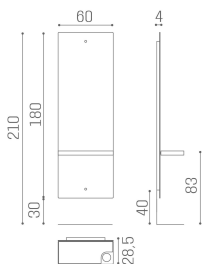

Lunar: Friseurspiegel

Minimalismus hat noch nie so gut ausgesehen! Der Lunar-Spiegel zeichnet sich durch einen raffinierten Stil aus: Der hinterleuchtete Spiegel ist schlicht und elegant, die Aluminium-Arbeitsplatte mit Spiegel bedeckt und komplett mit Haartrocknerhalter.

Alle Salon Ambience-Spiegel werden mit einer bequemen Fußstütze geliefert!

18w - 1800 Lumen
einstellbare TRICOLOR LED-Beleuchtung in drei Kelvin-Abstufungen:
warm 3000K / neutral 4000K / kalt 6500K

ARTICOLI

MI/370-06 Planet wall mirror, with aluminum shelf and LED lighting

MI/370-07 Planet wall mirror, with aluminum shelf with mirror and LED lighting

ABMESSUNGEN

Metal structure
LED lighting
Mirror with safety film
With aluminum or aluminum shelf with mirror

Salon Ambience

100% MADE IN ITALY

Via Lazzaretti 12 - 42122 - Reggio Emilia - Italy

Salon Ambience Italia - +39 0522 276740

International Sales - +39 0522 276755

Numero verde - 800 144552

Fax - +39 0522 276767

E-mail: info@salonambience.com

<https://www.facebook.com/salonambiencegroup>

<https://www.instagram.com/salonambiencegroup/>

<https://www.youtube.com/channel/UCqTdWM-4_65Tr0Jul82kSCQ>