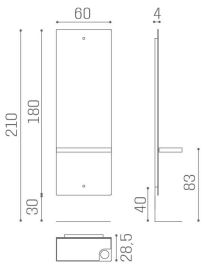

Lunar: Friseurspiegel

Minimalismus hat noch nie so gut ausgesehen! Der Lunar-Spiegel zeichnet sich durch einen raffinierten Stil aus: Der hinterleuchtete Spiegel ist schlicht und elegant, die Aluminium-Arbeitsplatte mit Spiegel bedeckt und komplett mit Haartrocknerhalter.

Alle Salon Ambience-Spiegel werden mit einer bequemen Fußstütze geliefert!

18w - 1800 Lumen
einstellbare TRICOLOR LED-Beleuchtung in drei Kelvin-Abstufungen:
warm 3000K / neutral 4000K / kalt 6500K

ARTICOLI

MI/370-06 Planet wall mirror, with aluminum shelf and LED lighting

MI/370-07 Planet wall mirror, with aluminum shelf with mirror and LED lighting

ABMESSUNGEN

Metal structure
LED lighting
Mirror with safety film
With aluminum or aluminum shelf with mirror

Salon Ambience

100% MADE IN ITALY

Via Lazzaretti 12 - 42122 - Reggio Emilia - Italy

Salon Ambience Italia - +39 0522 276740

International Sales - +39 0522 276755

Numero verde - 800 144552

Fax - +39 0522 276767

E-mail: info@salonambience.com

<https://www.facebook.com/salonambiencegroup>

<https://www.instagram.com/salonambiencegroup/>

<https://www.youtube.com/channel/UCqTdWM-4_65Tr0Jul82kSCQ>