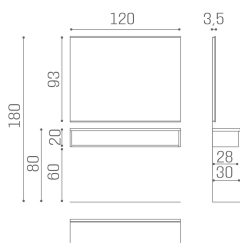

Salon Ambience

100% MADE IN ITALY 

IN PHOTO MATERIAL: WHITE ASH 06

Le immagini sono fornite al solo scopo illustrativo e non costituiscono elemento contrattuale

Horizon: Hairdressing mirror

Broaden your Horizons with this captivating styling unit! The Horizon from Salon Ambience offers a mirror that is both imposing yet minimalist, with LED backlighting and aluminium borders completing the Horizon's refined style. A large work shelf and product storage area in white ash melamine can be found underneath, complementing the size and importance of the mirror itself. The Horizon also comes complete with a large footrest that continues the minimal style seen in the work unit. The Horizon mirror is now also available in different materials.