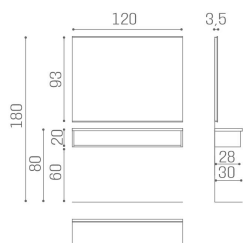

Salon Ambience

100% MADE IN ITALY   

IN PHOTO MATERIAL: WHITE ASH 06

Le immagini sono fornite al solo scopo illustrativo e non costituiscono elemento contrattuale

Horizon: Hairdressing mirror

Broaden your Horizons with this captivating styling unit! The Horizon from Salon Ambience offers a mirror that is both imposing yet minimalist, with LED backlighting and aluminium borders completing the Horizon's refined style. A large work shelf and product storage area in white ash melamine can be found underneath, complementing the size and importance of the mirror itself. The Horizon also comes complete with a large footrest that continues the minimal style seen in the work unit. The Horizon mirror is now also available in different materials.