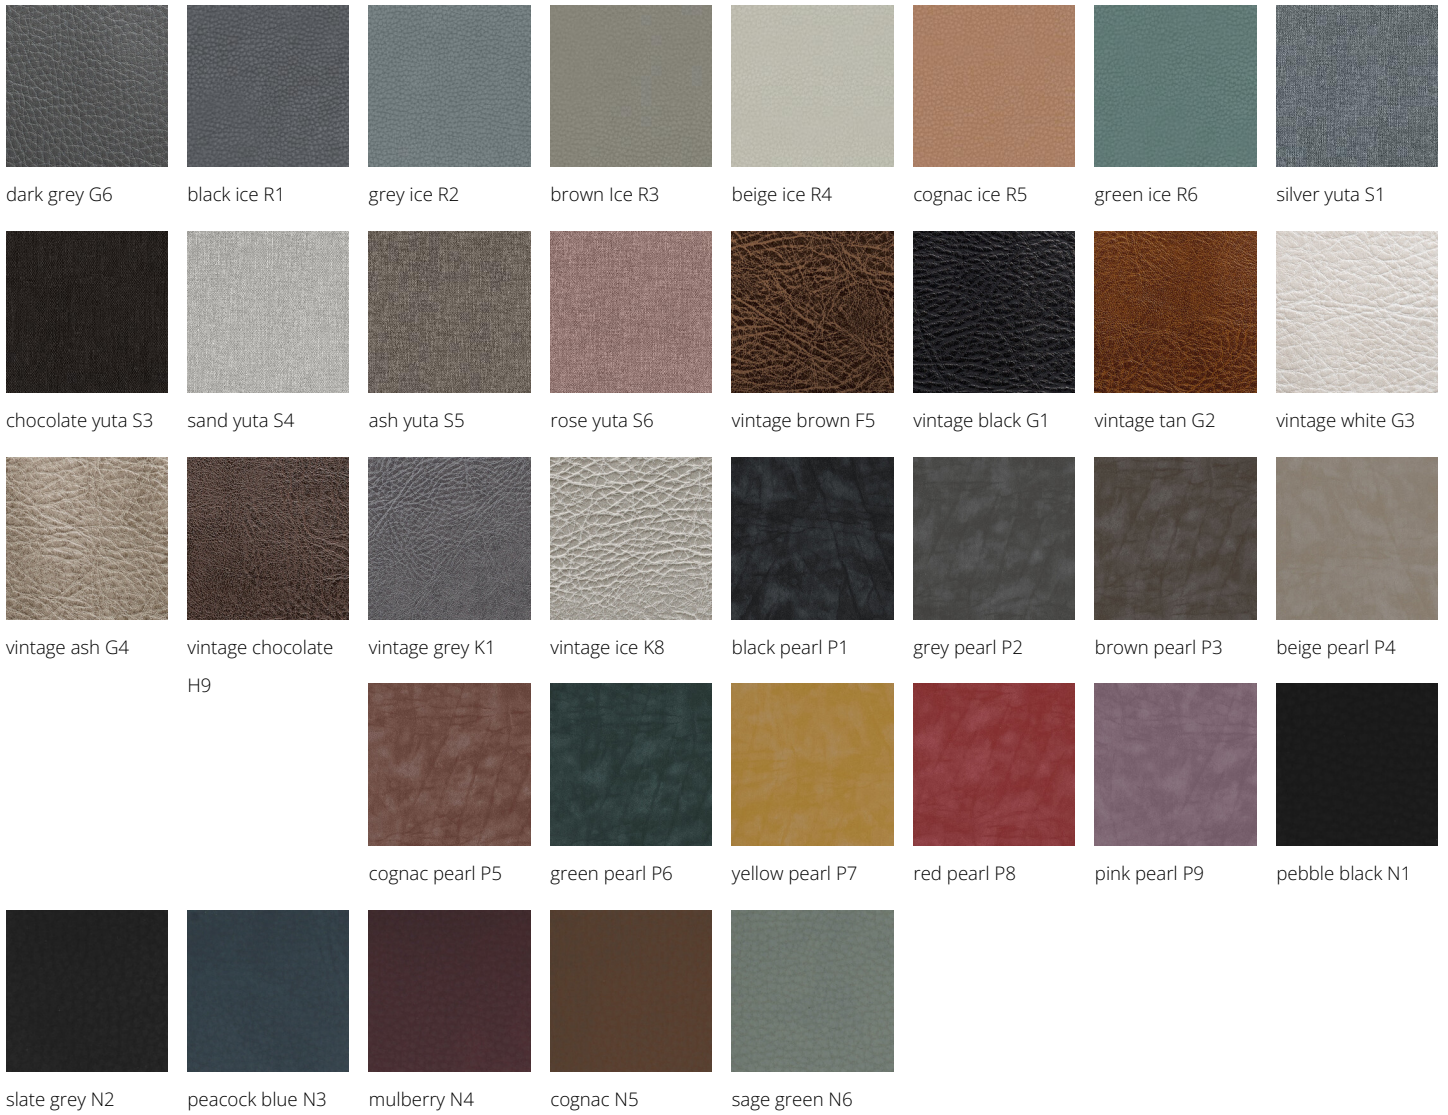

pretty pink 27

black coffee 59

hot chocolate 60

milk 61

tea 62

cappuccino 63

espresso 64

light grey G5