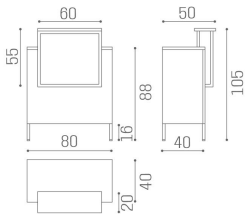

Salon Ambience

100% MADE IN ITALY 

IN PHOTO MATERIAL: MOKA 04

Le immagini sono fornite al solo scopo illustrativo e non costituiscono elemento contrattuale

Infinity: Reception desk for hairdresser

The perfect desk for every need.

The Infinity desk is a combination of functionality and elegance, simply brilliant!

Starting from a 120 cm module for small salons, it can be developed in an infinite number of sizes and shapes to meet every need.

Equipped with service shelves and drawer with key.

4w - 400 lumen

adjustable TRICOLOR LED lighting in three kelvin gradations

warm 3000K neutral 4000K cold 6500K

ARTICOLI

RD/326 Infinity desk with illuminated front

RD/328 Infinity desk with illuminated front and round display

RD/330 Infinity desk with illuminated front and round displays

RD/333 Infinity corner desk with illuminated front and round display

RD/336 Infinity corner desk with illuminated front, square and round displays