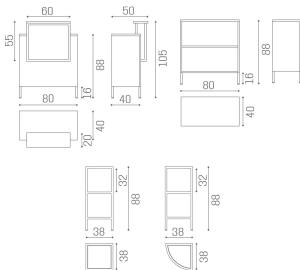

MATERIALS

Structure available in the following materials:

Salon Ambience

100% MADE IN ITALY

Via Lazzaretti 12 - 42122 - Reggio Emilia - Italy

Salon Ambience Italia - +39 0522 276740

International Sales - +39 0522 276755

Numero verde - 800 144552

Fax - +39 0522 276767

E-mail: info@salonambience.com

<https://www.facebook.com/salonambiencegroup>

<https://www.instagram.com/salonambiencegroup/>

<https://www.youtube.com/channel/UCqTdWM-4_65Tr0Jul82kSCQ>