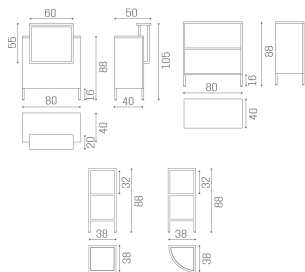

Salon Ambience

100% MADE IN ITALY ●●●

Via Lazzaretti 12 - 42122 - Reggio Emilia - Italy

Salon Ambience Italia - +39 0522 276740

International Sales - +39 0522 276755

Numero verde - 800 144552

Fax - +39 0522 276767

E-mail: info@salonambience.com

<https://www.facebook.com/salonambiencegroup>

<https://www.instagram.com/salonambiencegroup/>

<https://www.youtube.com/channel/UCqTdWM-4_65Tr0Jul82kSCQ>