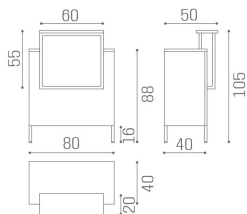

Infinity: Theken

The perfect desk for every need.

The Infinity desk is a combination of functionality and elegance, simply brilliant!

Starting from a 120 cm module for small salons, it can be developed in an infinite number of sizes and shapes to meet every need.

Equipped with service shelves and drawer with key.

4w - 400 lumen

adjustable TRICOLOR LED lighting in three kelvin gradations

wam 3000K neutral 4000K cold 6500K

ARTICOLI

RD/326 Infinity desk with illuminated front

RD/328 Infinity desk with illuminated front and round display

RD/330 Infinity desk with illuminated front and round displays

RD/333 Infinity corner desk with illuminated front and round display

RD/336 Infinity corner desk with illuminated front, square and round displays

ABMESSUNGEN

Structure available in the following materials:

Salon Ambience

100% MADE IN ITALY

Via Lazzaretti 12 - 42122 - Reggio Emilia - Italy

Salon Ambience Italia - +39 0522 276740

International Sales - +39 0522 276755

Numero verde - 800 144552

Fax - +39 0522 276767

E-mail: info@salonambience.com

<https://www.facebook.com/salonambiencegroup>

<https://www.instagram.com/salonambiencegroup/>

<https://www.youtube.com/channel/UCqTdWM-4_65Tr0Jul82kSCQ>