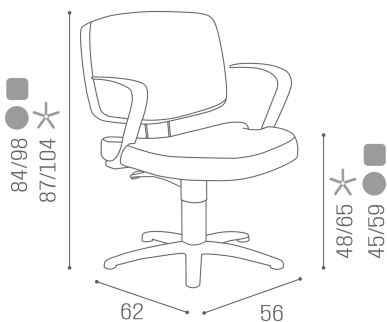

MATERIALS

Armrests in cast aluminum and inside in curved beech covered with non-deformable foam.

Colours: A ○ B ●

All Salon Ambience products are available in a wide choice of colours at no extra cost!

All Salon Ambience products are available in a wide choice of colours at no extra cost!