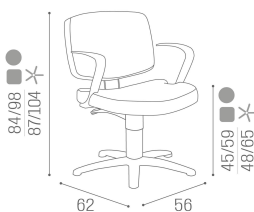

FARBE IM FOTO: COGNAC N5

Le immagini sono fornite al solo scopo illustrativo e non costituiscono elemento contrattuale