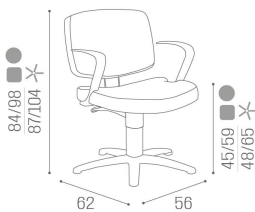

FARBE IM FOTO: COGNAC N5

Le immagini sono fornite al solo scopo illustrativo e non costituiscono elemento contrattuale