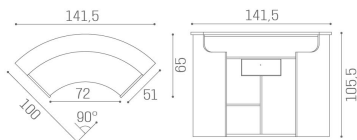

Salon Ambience

100% MADE IN ITALY

Le immagini sono fornite al solo scopo illustrativo e non costituiscono elemento contrattuale

Form: Reception desk for hairdresser

The Form reception desk distinguishes itself thanks to the curved shape of the stylish melamine structure, with this distinct design offering a soft style, while at the same time the materials create a sense of strength and durability. This reception desk certainly attracts attention, thanks to the large, curved front panel being upholstered from a choice of upholstery, making the Form completely suited to many different salon styles. The Form is available in four different versions; reception desk, reception desk with side storage cabinet, reception desk with side display cabinet, and reception desk with both side storage and side display cabinets. Equipped with service shelves and drawer with key!

Side display with lighting:

4w - 400 lumen

adjustable TRICOLOR LED lighting in three kelvin gradations
cold 3000K neutral 4000K warm 6500K

ARTICOLI

RD/250 reception desk with white ash structure and upholstered front panel

RD/252 reception desk with white ash structure, upholstered front panel and side cabinet

RD/254 reception desk with white ash structure, upholstered front panel and side display

RD/256 reception desk with white ash structure, upholstered front panel, side cabinet and display

MATERIALS

White ash melamine structure

Front upholstered panel

All Salon Ambience products are available in a wide choice of colours at no extra cost!