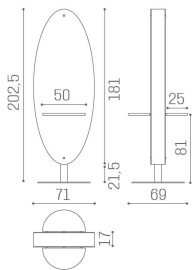

## Mercury Island: Hairdressing mirror

In addition to the wall version, Mercury is also available as a two-seater central island!

Always equipped with LED lighting, it is complete with a shelf with hairdryer holder available in aluminum or different materials.