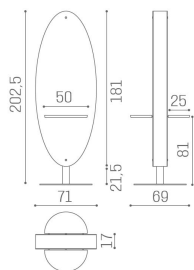

Salon Ambience

100% MADE IN ITALY 

Le immagini sono fornite al solo scopo illustrativo e non costituiscono elemento contrattuale

Mercury Island: Hairdressing mirror

In addition to the wall version, Mercury is also available as a two-seater central island!