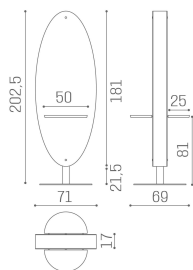

Salon Ambience

100% MADE IN ITALY 

Le immagini sono fornite al solo scopo illustrativo e non costituiscono elemento contrattuale

Mercury Island: Hairdressing mirror

In addition to the wall version, Mercury is also available as a two-seater central island!