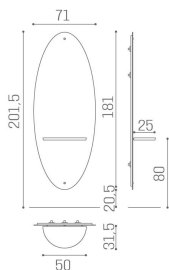

## Mercury: Hairdressing mirror

Mercury, the elliptical mirror with a clean and minimal look that is always up-to-date, perfect to give a touch of style and elegance to any salon and suitable for all furniture styles. Mercury is equipped with LED lighting and comes complete with work shelf and hairdryer holder, available in aluminium or in different materials.