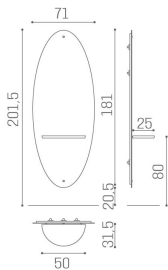

Salon Ambience

100% MADE IN ITALY 

Le immagini sono fornite al solo scopo illustrativo e non costituiscono elemento contrattuale

Mercury: Hairdressing mirror

Mercury, the elliptical mirror with a clean and minimal look that is always up-to-date, perfect to give a touch of style and elegance to any salon and suitable for all furniture styles. Mercury is equipped with LED lighting and comes complete with work shelf and hairdryer holder, available in aluminium or in different materials.