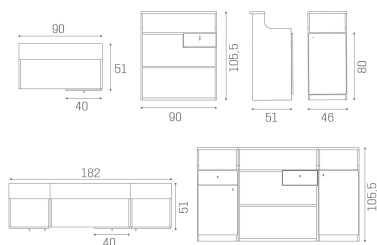

MATERIALS

White ash melamine structure

Front upholstered panel

All Salon Ambience products are available in a wide choice of colours at no extra cost!