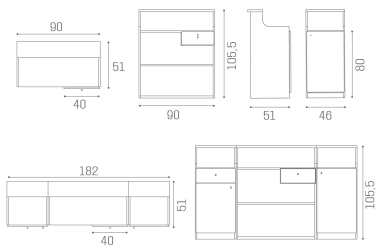

MATERIALS

White ash melamine structure

Front upholstered panel

All Salon Ambience products are available in a wide choice of colours at no extra cost!