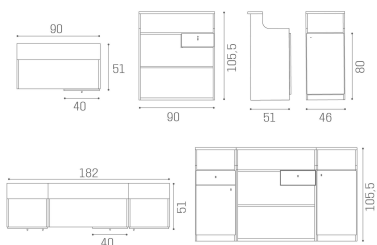

ABMESSUNGEN

White ash melamine structure

Front upholstered panel

Alle Salon Ambience Produkte sind in einer großen Farbauswahl ohne Aufpreis erhältlich!