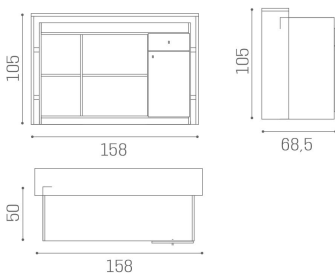

All Salon Ambience products are available in a wide choice of colours at no extra cost!