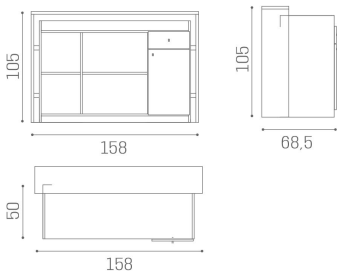

Alle Salon Ambience Produkte sind in einer großen Farbauswahl ohne Aufpreis erhältlich!