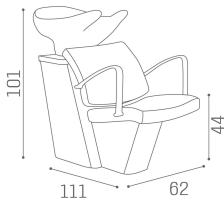

IN PHOTO COLOUR: VINTAGE BLUE K2

Le immagini sono fornite al solo scopo illustrativo e non costituiscono elemento contrattuale