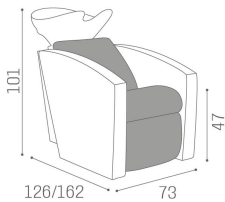

FARBEN IM FOTO A: VINTAGE WHITE G3 - B: VINTAGE CHOCOLATE H9

Le immagini sono fornite al solo scopo illustrativo e non costituiscono elemento contrattuale