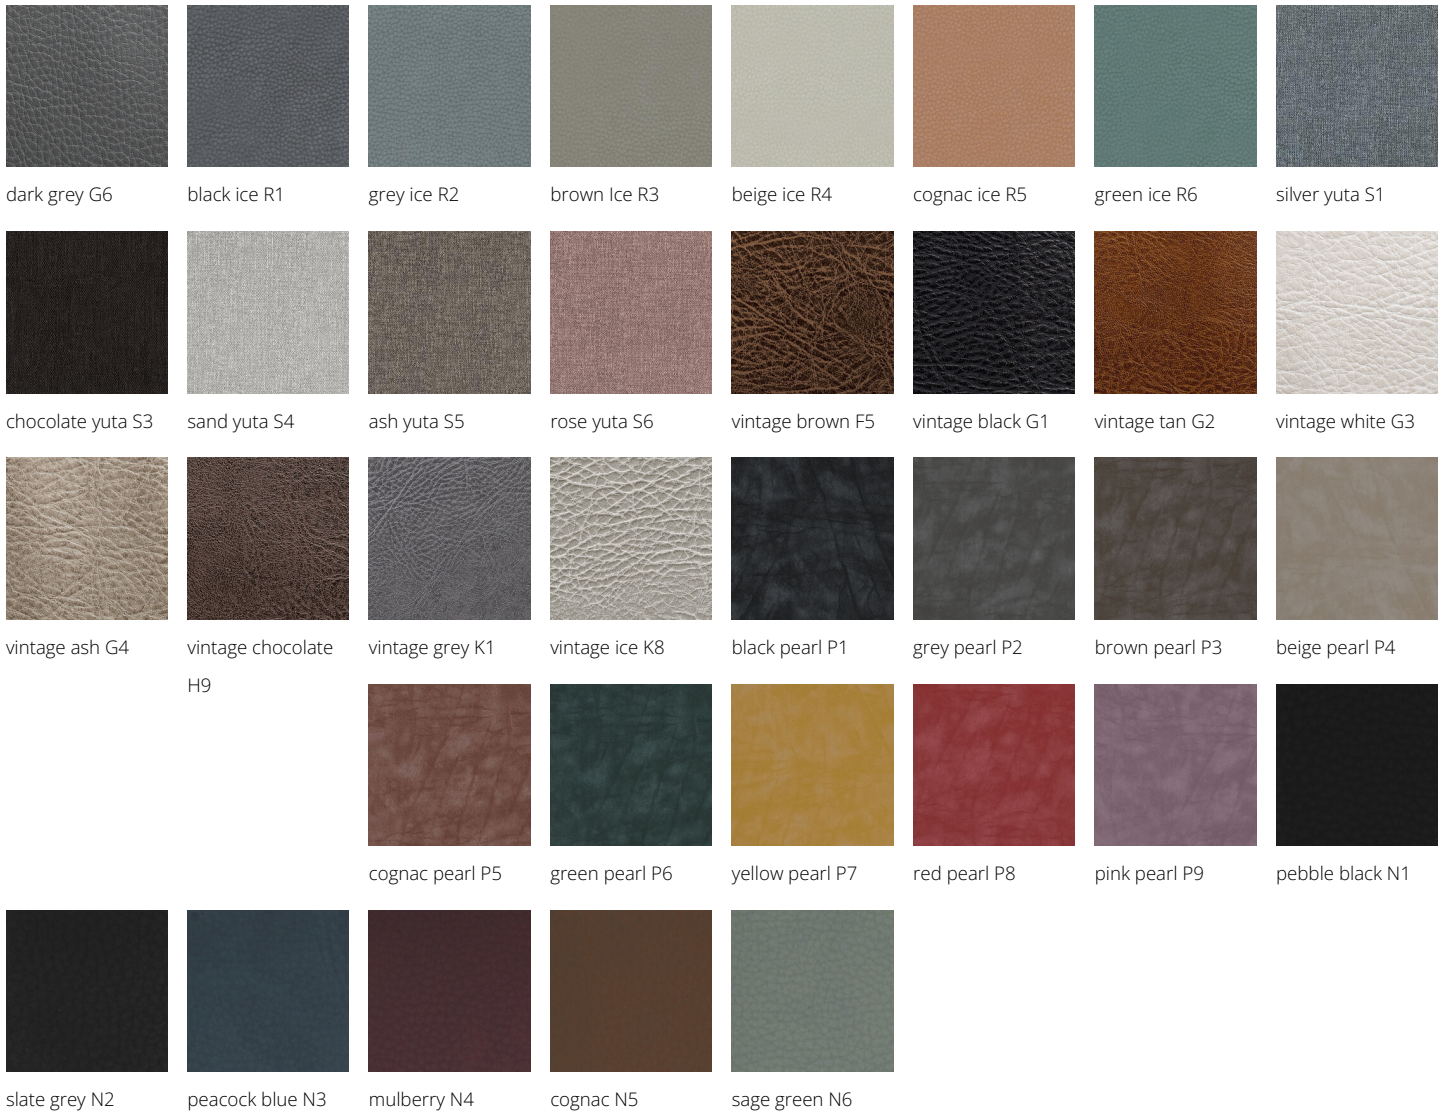

Colours: A  B

All Salon Ambience products are available in a wide choice of colours at no extra cost!

All Salon Ambience products are available in a wide choice of colours at no extra cost!

pretty pink 27

black coffee 59

hot chocolate 60

milk 61

tea 62

cappuccino 63

espresso 64

light grey G5