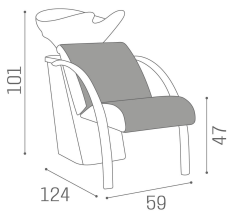

### MATERIALS

Internal structure in metal, wood and foam

Chrome armrests

Skai® upholstery

Ceramic basin, mixer and shower with anti-drip system

IN PHOTO COLOUR: CHOCOLATE MILK K3

*Le immagini sono fornite al solo scopo illustrativo e non costituiscono elemento contrattuale*