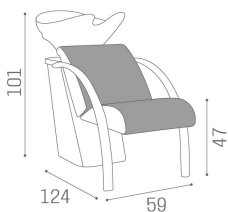

### MATERIALS

Internal structure in metal, wood and foam

Chrome armrests

Skai® upholstery

Ceramic basin, mixer and shower with anti-drip system

IN PHOTO COLOUR: CHOCOLATE MILK K3

*Le immagini sono fornite al solo scopo illustrativo e non costituiscono elemento contrattuale*