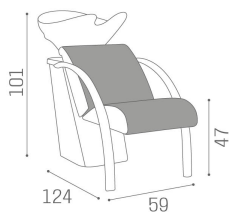

MATERIALS

Internal structure in metal, wood and foam

Chrome armrests

Skai® upholstery

Ceramic basin, mixer and shower with anti-drip system

IN PHOTO COLOUR: CHOCOLATE MILK K3

Le immagini sono fornite al solo scopo illustrativo e non costituiscono elemento contrattuale