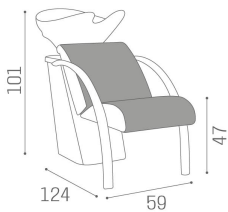

Salon Ambience

100% MADE IN ITALY

Dreamwash: Waschsessel

FARBE IM FOTO: CHOCOLATE MILK K3

Le immagini sono fornite al solo scopo illustrativo e non costituiscono elemento contrattuale

Die Dreamwash von Salon Ambience verwendet ergonomisch geschwungene Linien für höchsten Komfort, wobei sich die Armlehnen aus verchromtem Metall von der Oberseite des Stuhls bis zum Boden biegen und der Stuhl selbst Kurven verwendet, um ein ergonomisches und attraktives Design zu schaffen, das an der grau lackierten Säule hinten befestigt ist.

ARTICOLI

SH/222/B Dreamwash wash unit basic model with white basin

SH/222/M Dreamwash wash unit basic model with matt black basin

SH/222/N Dreamwash wash unit basic model with black basin

ABMESSUNGEN

Internal structure in metal, wood and foam

Chrome armrests

Skai® upholstery

Ceramic basin, mixer and shower with anti-drip system

Colori: A ☐ B ☒

Alle Salon Ambience Produkte sind in einer großen Farbauswahl ohne Aufpreis erhältlich!

Alle Salon Ambience Produkte sind in einer großen Farbauswahl ohne Aufpreis erhältlich!