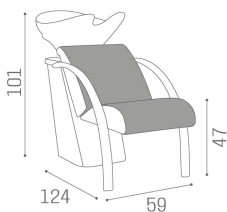

ABMESSUNGEN

Internal structure in metal, wood and foam

Chrome armrests

Skai® upholstery

Ceramic basin, mixer and shower with anti-drip system

FARBE IM FOTO: CHOCOLATE MILK K3

Le immagini sono fornite al solo scopo illustrativo e non costituiscono elemento contrattuale